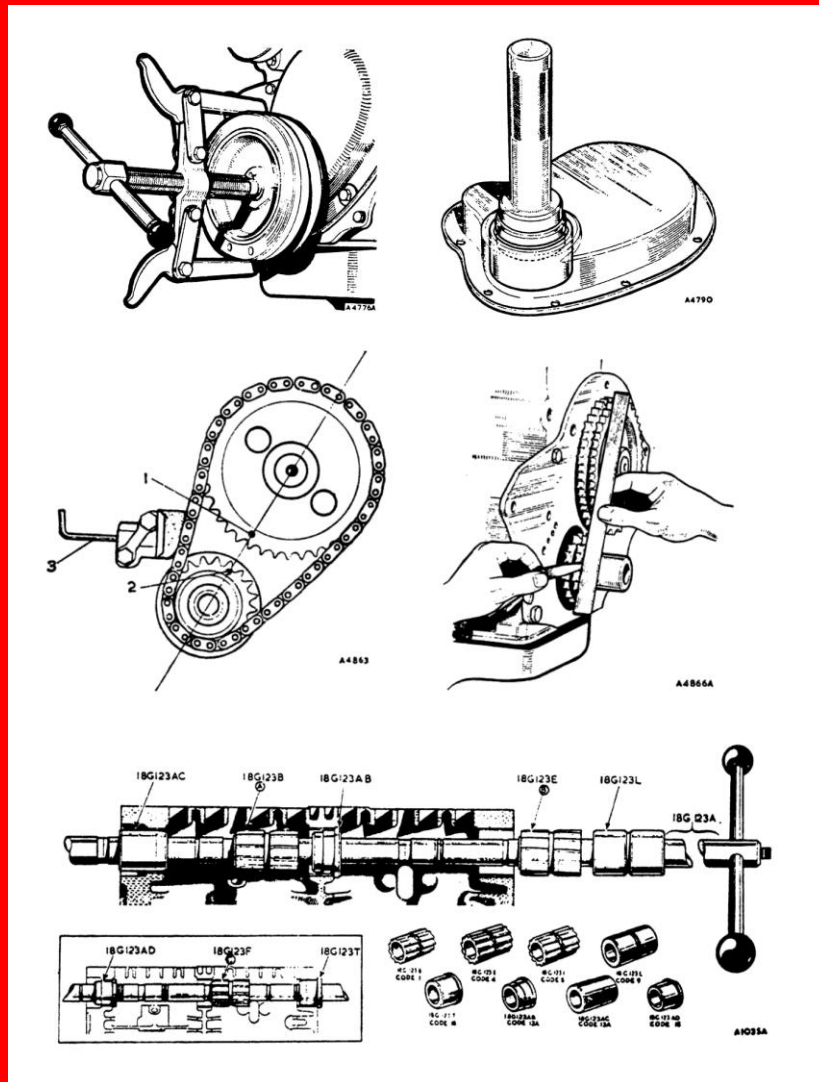

Technical (Service / Workshop) Manuals

Technical (Service / Workshop) Manuals

Model	Technical Manual
Carbureted Gasoline Generators	
3.0 BPMG - 50 Hz	Technical Manual 052089
3.0 BPMG - 50 Hz Fresh Water-Cooled	Technical Manual 052089
3.0 BPMG - 60 Hz	Technical Manual 052089
3.0 BPMG - 60 Hz Fresh Water-Cooled	Technical Manual 052089
3.5 BCG - 50 Hz	Technical Manual 038747
3.75 BCGB - 50 Hz	Technical Manual 044898
3.75 BCGTC - 50 Hz	Technical Manual 044518
3.75 BCGTE - 50 Hz	Technical Manual 044518
4.0 BCG	Technical Manual 036209
4.2 BCG Low-Profile - 50 Hz	Technical Manual 052020
4.2 BCGA Low-Profile - 50 Hz	Technical Manual 052020
4.5 BCG	Technical Manual 038747
4.5 BCGB	Technical Manual 044898
4.5 BCGTC	Technical Manual 044518
4.5 BCGTE	Technical Manual 044518
4.8 BCG - 50 Hz	Technical Manual 036209
4.9 TWG - 50 Hz	Technical Manual 034645
5.0 BCG - 50 Hz	Technical Manual 038747
5.0 BCG Low-Profile	Technical Manual 052020
5.0 BCGA Low-Profile	Technical Manual 052020
5.0 BCGB - 50 Hz	Technical Manual 044898
5.8 BCGC Low-Profile - 50 Hz	Technical Manual 052020
5.8 BCGD Low-Profile - 50 Hz	Technical Manual 052020
6.0 BCGTC - 50 Hz	Technical Manual 044518
6.0 BCGTE - 50 Hz	Technical Manual 044518
6.0 TWG - 50 Hz	Technical Manual 034645
6.4 BEG - 50 Hz	Technical Manual 044240
6.5 BCG	Technical Manual 036209
6.5 TWG	Technical Manual 034645
6.8 BTG - 50 Hz	Technical Manual 037375
7.0 BCG	Technical Manual 038747
7.0 BCGA - 60 Hz Only	Technical Manual 038747
7.0 BCGB	Technical Manual 044898
7.0 BCGC Low-Profile	Technical Manual 052020
7.0 BCGD Low-Profile	Technical Manual 052020
7.0 BTG - 50 Hz	Technical Manual 036209
7.2 BCGTC	Technical Manual 044518
7.2 BCGTE	Technical Manual 044518
8.0 BCGTC - 50 Hz	Technical Manual 044518
8.0 BCGTE - 50 Hz	Technical Manual 044518
8.0 BEG - 50 Hz	Technical Manual 044240
8.0 BEG - 60 Hz	Technical Manual 044240
8.0 TWG	Technical Manual 034645
8.5 BTG	Technical Manual 037375
9.0 BTG	Technical Manual 036209
9.6 BCGTC	Technical Manual 044518