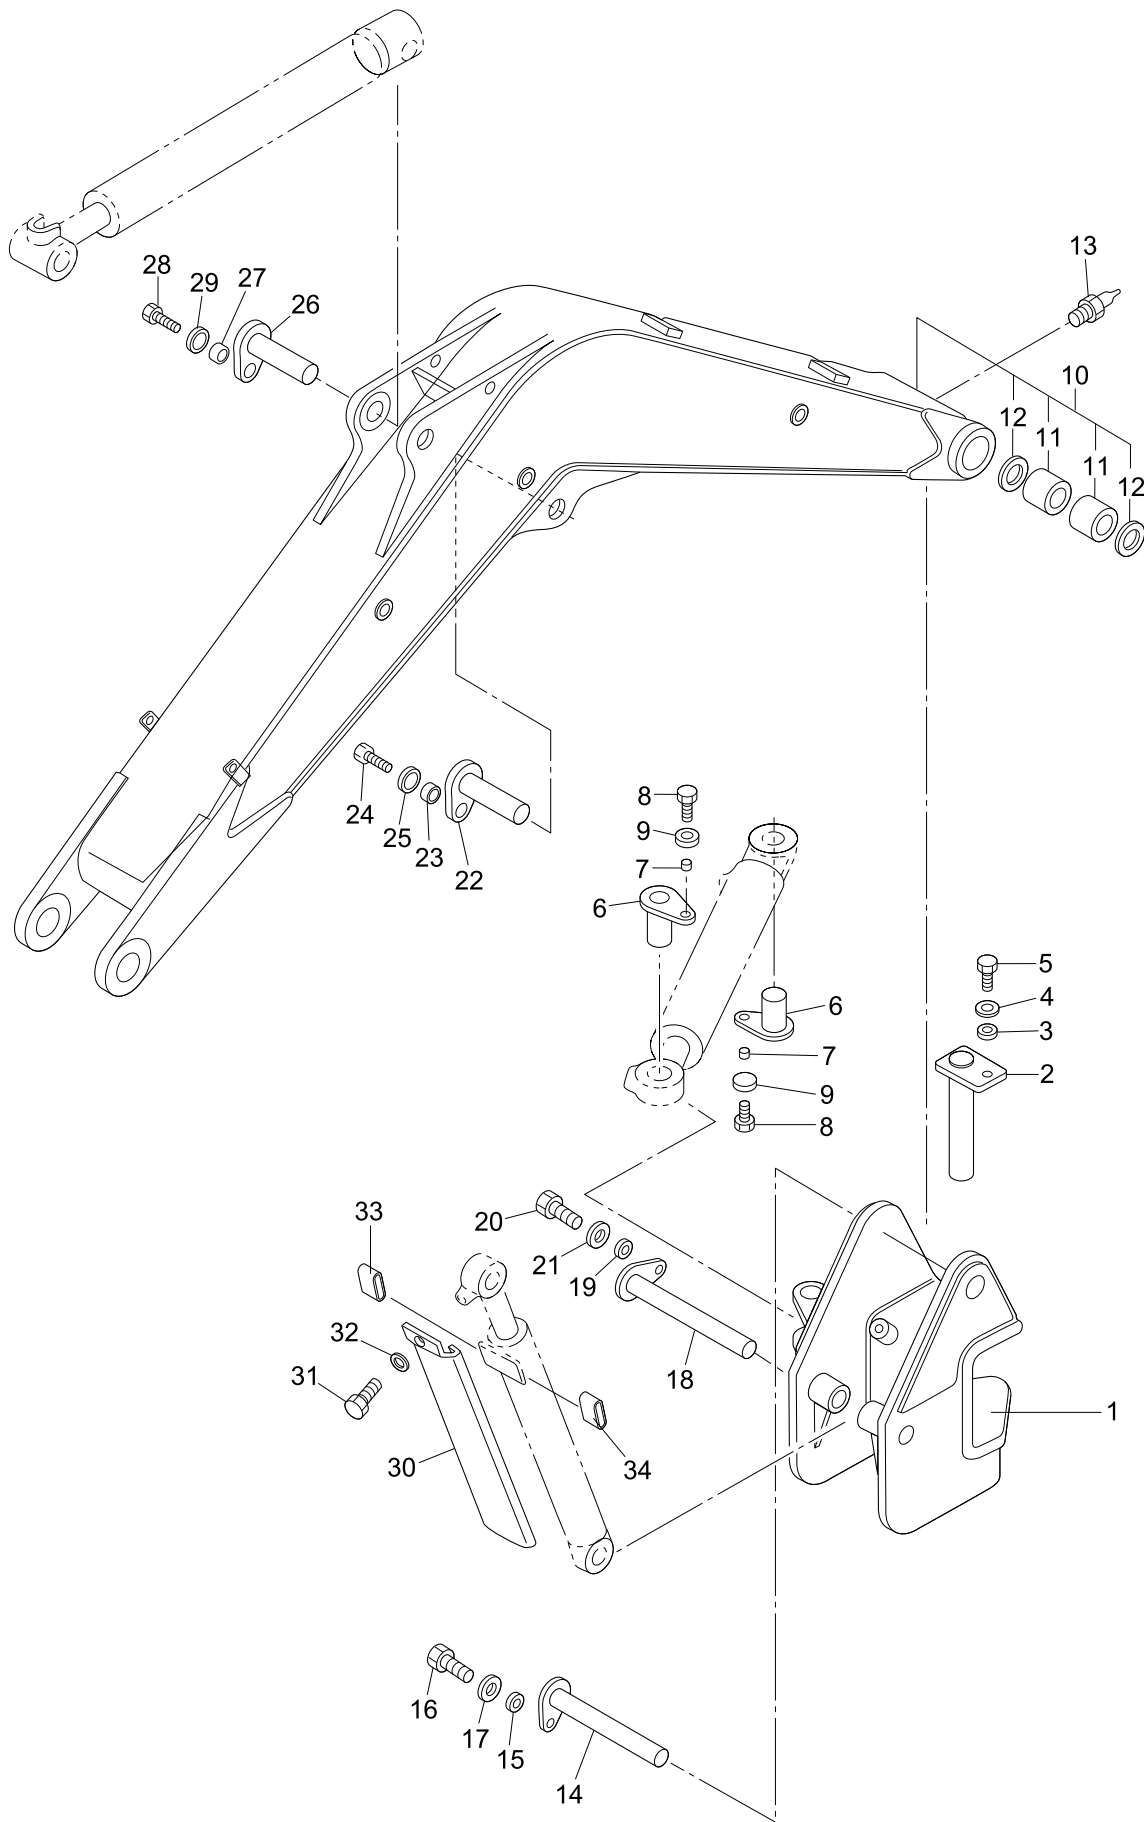

PARTS CATALOG

Crawler Excavator R15-7

Use the bookmarks for navigation inside the Parts book

Tech. Library <https://engine.od.ua>

HYUNDAI

Excavator R15-7

Page	Contents	Serial No	Revision_No
1	WORK EQUIPMENT		
1002	WORK EQUIPMENT 1		
1006	WORK EQUIPMENT 2		2006.11.30 REV.6L
2	UPPER FRAME		
2010	SWING FRAME		
2014	FLOOR PLATE		
2018	CONTROL SYSTEM 1		
2020	CONTROL SYSTEM 2		
2024	CONTROL SYSTEM 3		
2028	TANK UNIT		
2032	ENGINE COVER		
2036	CANOPY		
2040	TOOL BOX		
2042	CABIN		2009. 7.31 REV.9G
2046	DOOR(FRONT, SIDE)		
2050	CABIN PIPING		
3	LOWER MACHINE		
3054	TRACK FRAME 1		
3058	TRACK FRAME 2		
4	POWER UNIT		
4066	POWER UNIT 1		2006. 7.31 REV.6G
4074	POWER UNIT 2		2009. 2.28 REV.9B
4080	POWER UNIT 3		
5	HYDRAULIC PIPING		
5084	WORK EQUIPMENT PIPING		
5088	UPPER FRAME PIPING 1		
5090	UPPER FRAME PIPING 2		
5092	UPPER FRAME PIPING 3		
5094	UPPER FRAME PIPING 4		
5098	CHASSIS FRAME PIPING		
6	HYDRAULIC COMPONENT		
6102	CONTROL VALVE 1		
6104	CONTROL VALVE 2		
6106	BOOM CYLINDER		
6110	ARM CYLINDER		
6112	BUCKET CYLINDER		
6114	DOZER CYLINDER		
6116	SWING CYLINDER		
6118	SWIVEL JOINT		
6120	PUMP		
6122	DRIVE MOTOR		
6126	TURNING MOTOR		
6128	JOYSTICK VALVE		
6130	SOLENOID VALVE		
7	ELECTRIC SYSTEM		
7138	ELECTRIC SYSTEM		2006. 6.30 REV.6F
8	LABEL		
8144	LABEL(ENGLISH)		2009. 3.31 REV.9C
8145	LABEL(KOREAN)		2009. 3.31 REV.9C
8164	TOOLS		
9	OPTION		
9148	LONG ARM		
9150	PTO PIPING		
9152	TEST COUPLING		
9154	CUT OFF SWITCH		
9156	J/D LEVER PATTERN PIPING		
9160	CANOPY		
A	ENGINE BASE		
A010	CRANK CASE		

A020	OIL PAN & GEAR CASE		
A030	CYLINDER HEAD		
A040	MAIN MOVING PARTS		
A050	TIMING PARTS		
A060	FUEL SUPPLY PARTS		
A070	FUEL INJECTION PUMP		
A080	NOZZLE & NOZZLE HOLDER		
A090	FUEL FILTER(A)		
A100	FUEL FILTER(B)		
A110	GOVERNOR PARTS		
A120	LUBRICATING PARTS		
A130	COOLING PARTS		
A150	INTAKE & EXHAUST PARTS		
A170	MUFFLER		
A180	ELECTRIC PARTS		2006. 7.31 REV.6G
A190	STARTER		
A200	ALTERNATOR		
A210	INSTRUMENT PARTS		
A220	REPAIR GASKET KIT		