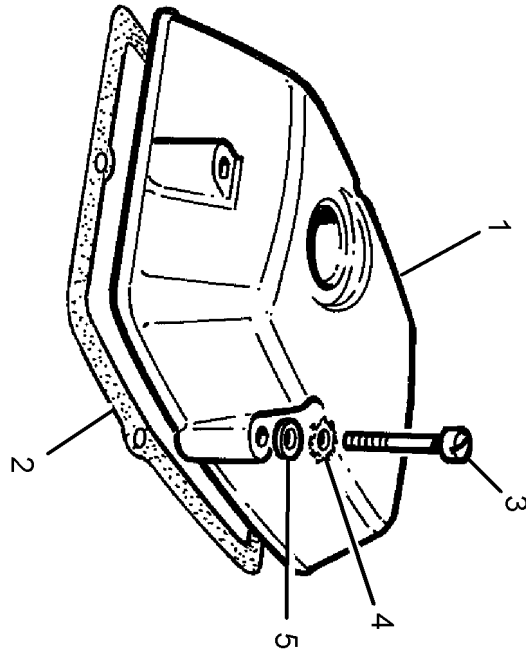

Crankshaft (PPL086880)

CRANKSHAFT ASSEMBLY (6SE92Q)

Cylinder Block, Liners & Main Bearing Kit (PPL086878)

Cylinder Block, Liners & Main Bearing Kit (PPL086878)

	Item	Parts No.	Qty	Latest Part No.	Description	Cut Out	Cut In	Comment
	1	6SE7500AJ	1	6SE7500AJ	CRANKCASE			
	9	SE667/1	2	SE667/1	BRACKET			
	10	642/25	2	642/25	PLUG			
	11	SE7E/2	6	SE7E/2	LINER - SLIP FIT			
	12	576/167	12	576/167	SEAL - O RING			
	13	SE574D/M	7	SE574D/M	MAIN BEARING KIT			
	(13)	SE574D/M020	7	SE574D/M020	MAIN BEARING KIT - U/S			
	(13)	SE574D/M010	7	SE574D/M010	MAIN BEARING KIT - U/S			
	14	262/149	2	262/149	THRUST WASHER			
	15	374/1360	7	374/1360	CAMSHAFT BUSH			
	16	SE50J/30	3	SE50J/30	INSPECTION COVER			
	17	576/179	6	576/179	SEAL - O RING			
	18	312063	12	312063	SETSCREW			
	19	88/619	12	88/619	WASHER			
	20	318210	12	318210	SPRING WASHER			
	21	354500	24	354500	DOWEL			
	22	418/174	1	418/174	BLANKING COVER			
	23	278/386	1	278/386	GASKET			
	24	316477	2	316477	STUD			
	25	317012	2	317012	NUT			
	26	318210	2	318210	SPRING WASHER			
	27	012504	1	012504	PLUG			
	28	012653	1	012653	WASHER			

CRANKCASE (6SE7500AJ)

MAIN BEARING KIT - U/S (SE574D/M010)

Cylinder Head Assembly (PPL086881)

CYLINDER HEAD ASSEMBLY (SE1AX)

Cylinder Head Cover (PPL086882)

Push Rods & Tappets (PPL086885)

CAM FOLLOWER (SE8M)