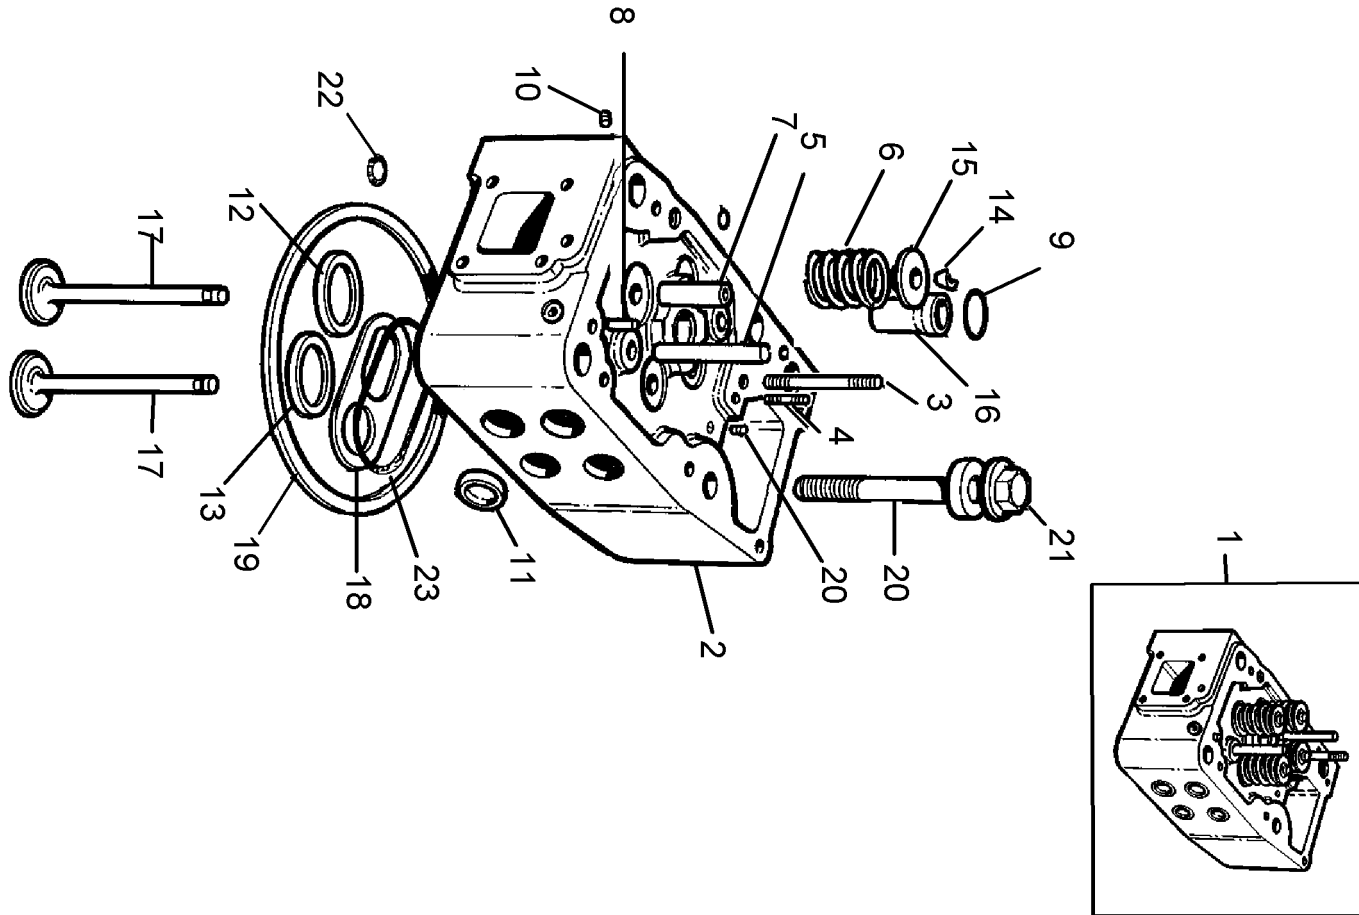

Crankshaft (PPL086880)

CRANKSHAFT ASSEMBLY (6SE92Q)

Cylinder Block, Liners & Main Bearing Kit (PPL086878)

Cylinder Block, Liners & Main Bearing Kit (PPL086878)

	Item	Parts No.	Qty	Latest Part No.	Description	Cut Out	Cut In	Comment
	1	6SE7500AJ	1	6SE7500AJ	CRANKCASE			
	9	SE667/1	2	SE667/1	BRACKET			
	10	642/25	2	642/25	PLUG			
	11	SE7E/2	6	SE7E/2	LINER - SLIP FIT			
	12	576/167	12	576/167	SEAL - O RING			
	13	SE574D/M	7	SE574D/M	MAIN BEARING KIT			
	(13)	SE574D/M020	7	SE574D/M020	MAIN BEARING KIT - U/S			
	(13)	SE574D/M010	7	SE574D/M010	MAIN BEARING KIT - U/S			
	14	262/149	2	262/149	THRUST WASHER			
	15	374/1360	7	374/1360	CAMSHAFT BUSH			
	16	SE50J/30	3	SE50J/30	INSPECTION COVER			
	17	576/179	6	576/179	SEAL - O RING			
	18	312063	12	312063	SETSCREW			
	19	88/619	12	88/619	WASHER			
	20	318210	12	318210	SPRING WASHER			
	21	354500	24	354500	DOWEL			
	22	418/174	1	418/174	BLANKING COVER			
	23	278/386	1	278/386	GASKET			
	24	316477	2	316477	STUD			
	25	317012	2	317012	NUT			
	26	318210	2	318210	SPRING WASHER			
	27	012504	1	012504	PLUG			
	28	012653	1	012653	WASHER			

CRANKCASE (6SE7500AJ)

MAIN BEARING KIT - U/S (SE574D/M010)

Cylinder Head Assembly (PPL086881)

CYLINDER HEAD ASSEMBLY (SE1AX)

Cylinder Head Cover (PPL086882)

Push Rods & Tappets (PPL086885)

CAM FOLLOWER (SE8M)