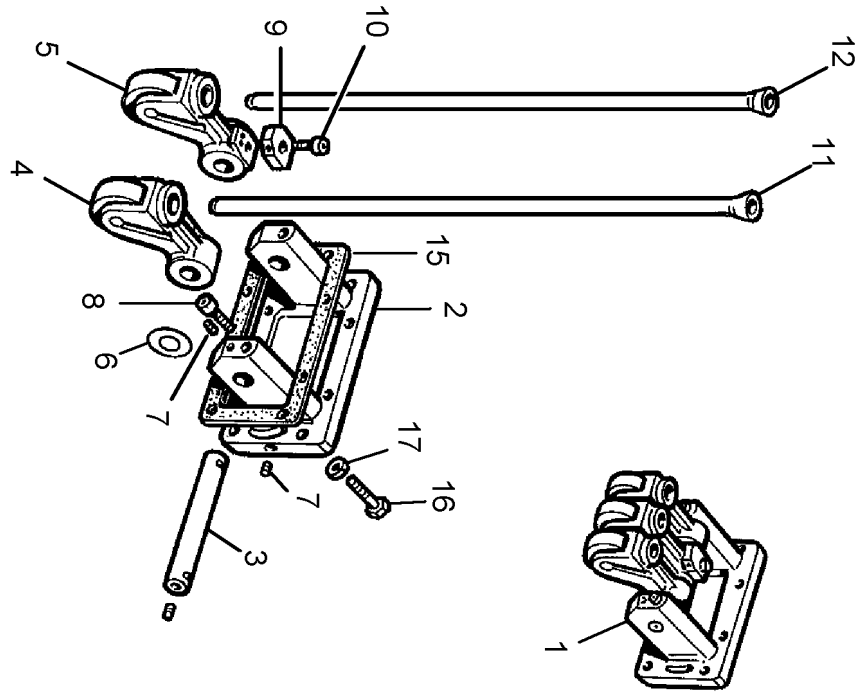

Crankshaft (PPL086880)

CRANKSHAFT ASSEMBLY (6SE92Q)

Cylinder Block, Liners & Main Bearing Kit (PPL086878)

Cylinder Block, Liners & Main Bearing Kit (PPL086878)

	Item	Parts No.	Qty	Latest Part No.	Description	Cut Out	Cut In	Comment
	1	6SE7500AJ	1	6SE7500AJ	CRANKCASE			
	9	SE667/1	2	SE667/1	BRACKET			
	10	642/25	2	642/25	PLUG			
	11	SE7E/2	6	SE7E/2	LINER - SLIP FIT			
	12	576/167	12	576/167	SEAL - O RING			
	13	SE574D/M	7	SE574D/M	MAIN BEARING KIT			
	(13)	SE574D/M020	7	SE574D/M020	MAIN BEARING KIT - U/S			
	(13)	SE574D/M010	7	SE574D/M010	MAIN BEARING KIT - U/S			
	14	262/149	2	262/149	THRUST WASHER			
	15	374/1360	7	374/1360	CAMSHAFT BUSH			
	16	SE50J/30	3	SE50J/30	INSPECTION COVER			
	17	576/179	6	576/179	SEAL - O RING			
	18	312063	12	312063	SETSCREW			
	19	88/619	12	88/619	WASHER			
	20	318210	12	318210	SPRING WASHER			
	21	354500	24	354500	DOWEL			
	22	418/174	1	418/174	BLANKING COVER			
	23	278/386	1	278/386	GASKET			
	24	316477	2	316477	STUD			
	25	317012	2	317012	NUT			
	26	318210	2	318210	SPRING WASHER			
	27	012504	1	012504	PLUG			
	28	012653	1	012653	WASHER			

CRANKCASE (6SE7500AJ)

MAIN BEARING KIT - U/S (SE574D/M010)

Cylinder Head Assembly (PPL086881)

CYLINDER HEAD ASSEMBLY (SE1AX)

Cylinder Head Cover (PPL086882)

Push Rods & Tappets (PPL086885)

CAM FOLLOWER (SE8M)

Rocker Shaft Assembly (PPL086883)

Technical Library

<http://engine.od.ua>