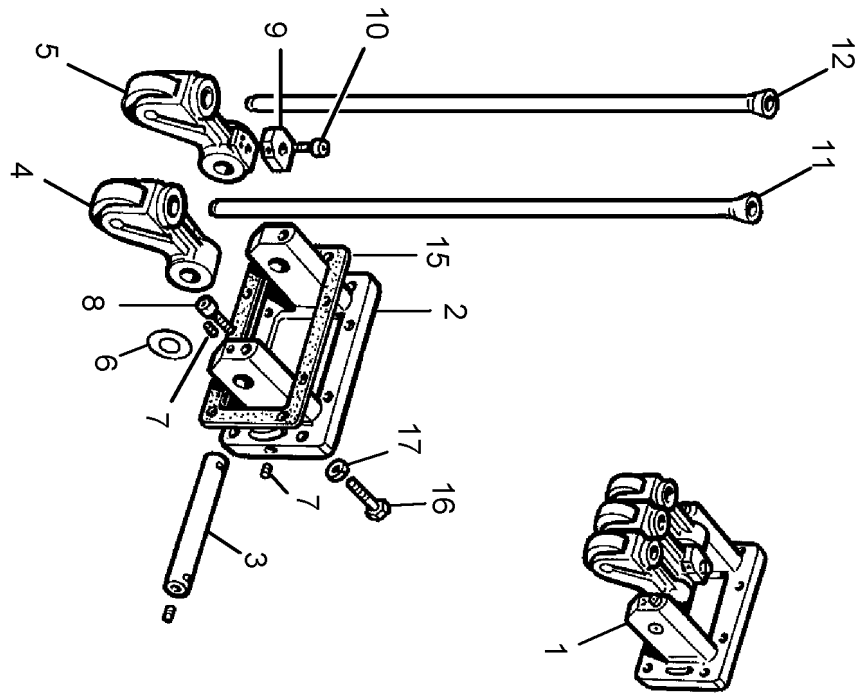

Crankshaft (PPL086880)

CRANKSHAFT ASSEMBLY (6SE92Q)

Cylinder Block, Liners & Main Bearing Kit (PPL086878)

Cylinder Block, Liners & Main Bearing Kit (PPL086878)

	Item	Parts No.	Qty	Latest Part No.	Description	Cut Out	Cut In	Comment
	1	6SE7500AJ	1	6SE7500AJ	CRANKCASE			
	9	SE667/1	2	SE667/1	BRACKET			
	10	642/25	2	642/25	PLUG			
	11	SE7E/2	6	SE7E/2	LINER - SLIP FIT			
	12	576/167	12	576/167	SEAL - O RING			
	13	SE574D/M	7	SE574D/M	MAIN BEARING KIT			
	(13)	SE574D/M020	7	SE574D/M020	MAIN BEARING KIT - U/S			
	(13)	SE574D/M010	7	SE574D/M010	MAIN BEARING KIT - U/S			
	14	262/149	2	262/149	THRUST WASHER			
	15	374/1360	7	374/1360	CAMSHAFT BUSH			
	16	SE50J/30	3	SE50J/30	INSPECTION COVER			
	17	576/179	6	576/179	SEAL - O RING			
	18	312063	12	312063	SETSCREW			
	19	88/619	12	88/619	WASHER			
	20	318210	12	318210	SPRING WASHER			
	21	354500	24	354500	DOWEL			
	22	418/174	1	418/174	BLANKING COVER			
	23	278/386	1	278/386	GASKET			
	24	316477	2	316477	STUD			
	25	317012	2	317012	NUT			
	26	318210	2	318210	SPRING WASHER			
	27	012504	1	012504	PLUG			
	28	012653	1	012653	WASHER			

CRANKCASE (6SE7500AJ)

MAIN BEARING KIT - U/S (SE574D/M010)

Cylinder Head Assembly (PPL086881)

CYLINDER HEAD ASSEMBLY (SE1AX)

Cylinder Head Cover (PPL086882)

Push Rods & Tappets (PPL086885)

CAM FOLLOWER (SE8M)

Rocker Shaft Assembly (PPL086883)

Technical Library

<http://engine.od.ua>