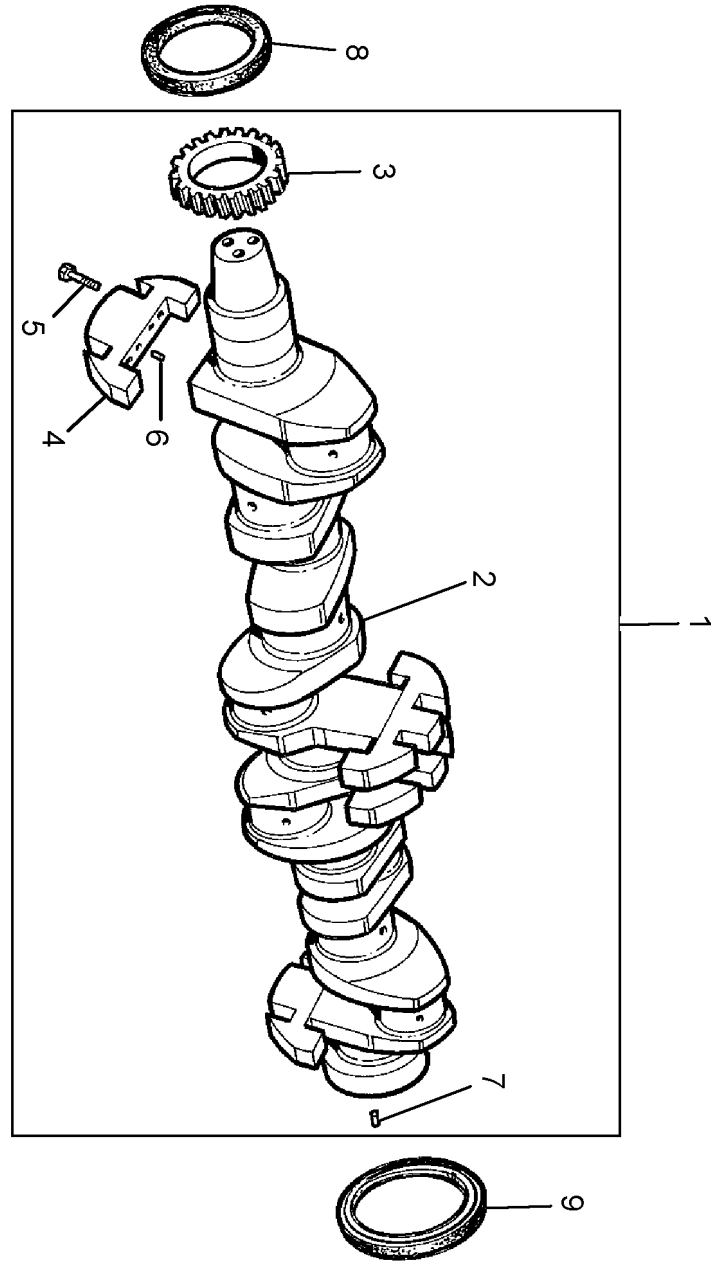

Customized
Spare Parts Catalog

Prepared Specifically for
Perkins 4006-23TAG3 Engine

Arrangement (Parts list) number DGDF8025 (GENERATING SET)

<http://engine.od.ua>

Use bookmarks for navigation inside the Parts Catalogue

Crankshaft (PPL086880)

CRANKSHAFT ASSEMBLY (6SE92Q)

Cylinder Block, Liners & Main Bearing Kit (PPL086878)

Cylinder Block, Liners & Main Bearing Kit (PPL086878)

	Item	Parts No.	Qty	Latest Part No.	Description	Cut Out	Cut In	Comment
	1	6SE7500AJ	1	6SE7500AJ	CRANKCASE			
	9	SE667/1	2	SE667/1	BRACKET			
	10	642/25	2	642/25	PLUG			
	11	SE7E/2	6	SE7E/2	LINER - SLIP FIT			
	12	576/167	12	576/167	SEAL - O RING			
	13	SE574D/M	7	SE574D/M	MAIN BEARING KIT			
	(13)	SE574D/M020	7	SE574D/M020	MAIN BEARING KIT - U/S			
	(13)	SE574D/M010	7	SE574D/M010	MAIN BEARING KIT - U/S			
	14	262/149	2	262/149	THRUST WASHER			
	15	374/1360	7	374/1360	CAMSHAFT BUSH			
	16	SE50J/30	3	SE50J/30	INSPECTION COVER			
	17	576/179	6	576/179	SEAL - O RING			
	18	312063	12	312063	SETSCREW			
	19	88/619	12	88/619	WASHER			
	20	318210	12	318210	SPRING WASHER			
	21	354500	24	354500	DOWEL			
	22	418/174	1	418/174	BLANKING COVER			
	23	278/386	1	278/386	GASKET			
	24	316477	2	316477	STUD			
	25	317012	2	317012	NUT			
	26	318210	2	318210	SPRING WASHER			
	27	012504	1	012504	PLUG			
	28	012653	1	012653	WASHER			