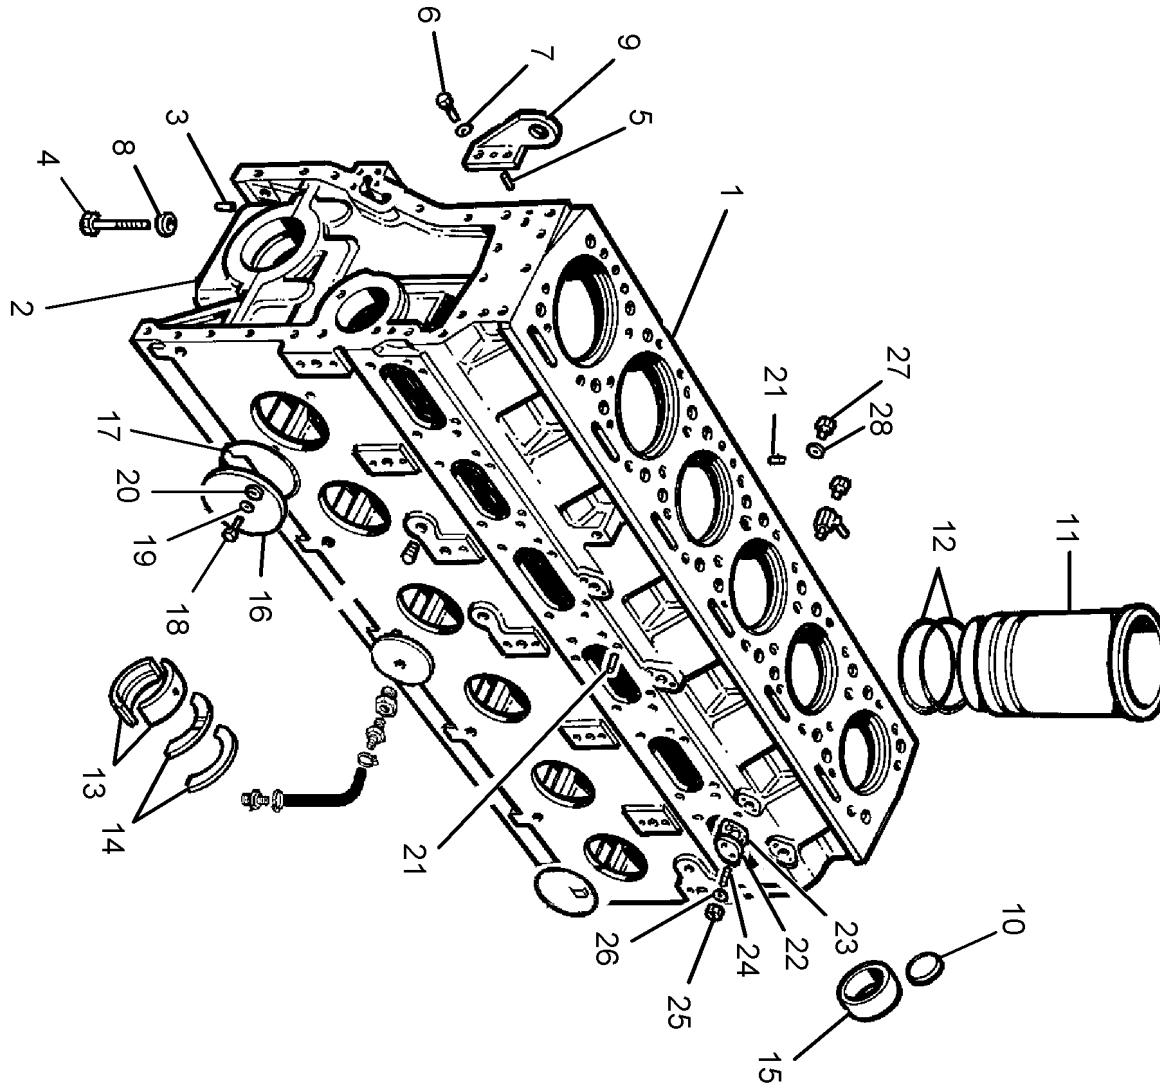

DGDF8025 (GENERATING SET)

Pack No.	Description	Cut Out	Cut In	Repairs and Replaces
ACDD3215	Core Unit			
ADDD3005	Pistons & Connecting Rods			
AEDD3045	Timing Case			
AFDD3250	Fuel Injection Equipment			
ALDD3006	Paint & Engine ID			
CDD3028	Flywheel Housing, Flywheel & Starter Ring			
EDDD3055	Starter Motor			
GBDD3065	Lubricating Oil Sump			
JBDD3221	Lubricating Oil Filter & Integral Oil Cooler			
KBDD3015	Front End Drive Input			
LBDD3011	Water Pump, Belts & Tensioner			
LDDD3005	Thermostat, Water Outlet / Inlet & Rail			
NDDD3014	Alternator & Generator			
SBDD3174	Turbocharger			
TBDD3016	Induction Manifold & Air Charge Cooler			
TDDD3054	Air Cleaner & Restriction Indicator			
UBDD3016	Exhaust Manifold			
UDDD3069	Exhaust Outlet Flange			
VBDD3102	Low Pressure Fuel System			
ZCDD3007	Mountings			
ZJDD3198	Automatic Shutdown			
ZMDD3233	Radiator & Cowling			
ZNDD3013	Instruments Assembly			

Crankshaft (PPL086880)

CRANKSHAFT ASSEMBLY (6SE92Q)

Cylinder Block, Liners & Main Bearing Kit (PPL086878)

Cylinder Block, Liners & Main Bearing Kit (PPL086878)

	Item	Parts No.	Qty	Latest Part No.	Description	Cut Out	Cut In	Comment
	1	6SE7500AJ	1	6SE7500AJ	CRANKCASE			
	9	SE667/1	2	SE667/1	BRACKET			
	10	642/25	2	642/25	PLUG			
	11	SE7E/2	6	SE7E/2	LINER - SLIP FIT			
	12	576/167	12	576/167	SEAL - O RING			
	13	SE574D/M	7	SE574D/M	MAIN BEARING KIT			
	(13)	SE574D/M020	7	SE574D/M020	MAIN BEARING KIT - U/S			
	(13)	SE574D/M010	7	SE574D/M010	MAIN BEARING KIT - U/S			
	14	262/149	2	262/149	THRUST WASHER			
	15	374/1360	7	374/1360	CAMSHAFT BUSH			
	16	SE50J/30	3	SE50J/30	INSPECTION COVER			
	17	576/179	6	576/179	SEAL - O RING			
	18	312063	12	312063	SETSCREW			
	19	88/619	12	88/619	WASHER			
	20	318210	12	318210	SPRING WASHER			
	21	354500	24	354500	DOWEL			
	22	418/174	1	418/174	BLANKING COVER			
	23	278/386	1	278/386	GASKET			
	24	316477	2	316477	STUD			
	25	317012	2	317012	NUT			
	26	318210	2	318210	SPRING WASHER			
	27	012504	1	012504	PLUG			
	28	012653	1	012653	WASHER			