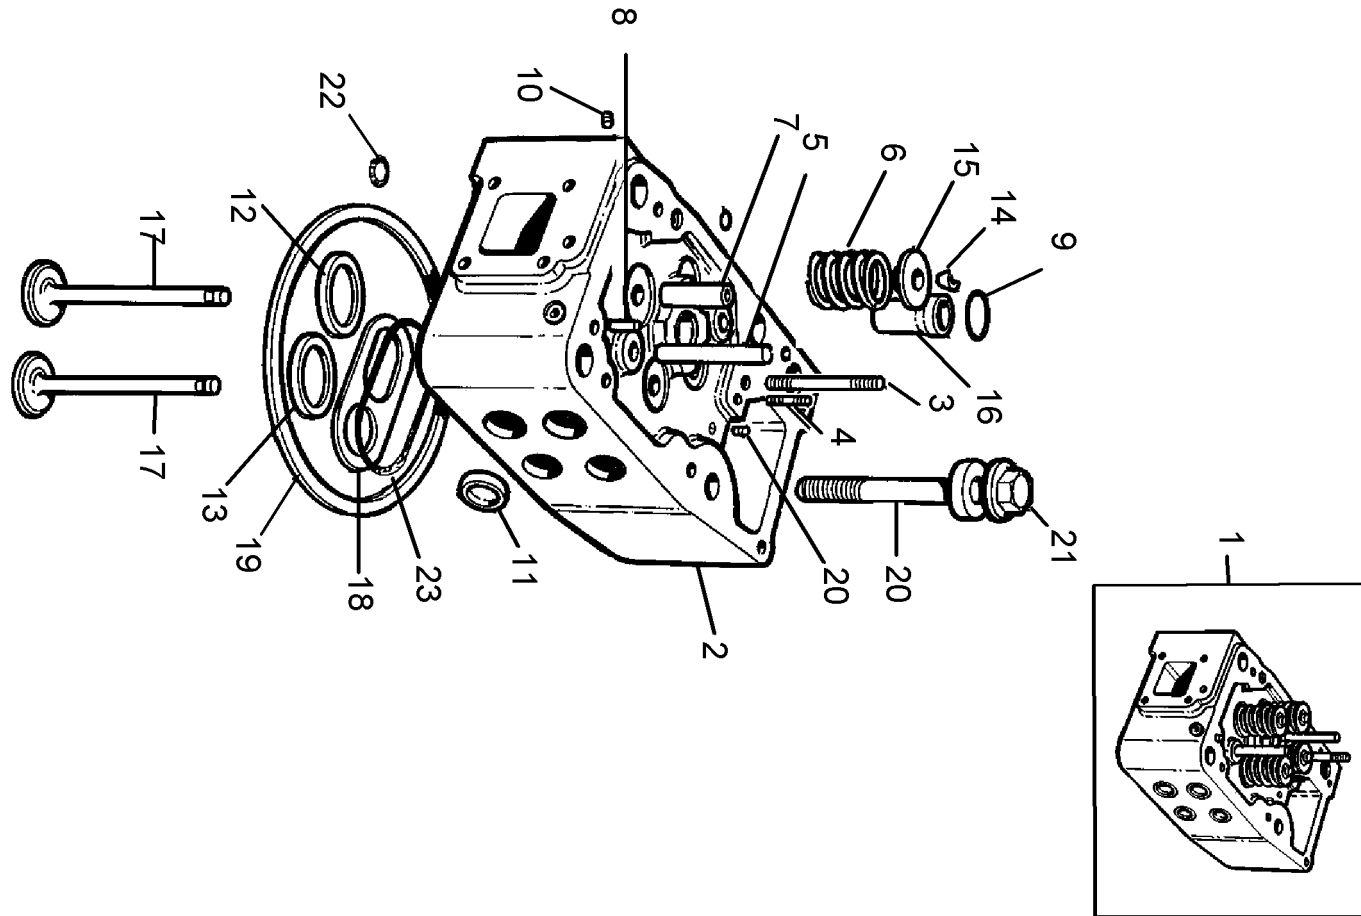

Crankshaft (PPL086880)

CRANKSHAFT ASSEMBLY (6SE92Q)

Cylinder Block, Liners & Main Bearing Kit (PPL086878)

Cylinder Block, Liners & Main Bearing Kit (PPL086878)

	Item	Parts No.	Qty	Latest Part No.	Description	Cut Out	Cut In	Comment
	1	6SE7500AJ	1	6SE7500AJ	CRANKCASE			
	9	SE667/1	2	SE667/1	BRACKET			
	10	642/25	2	642/25	PLUG			
	11	SE7E/2	6	SE7E/2	LINER - SLIP FIT			
	12	576/167	12	576/167	SEAL - O RING			
	13	SE574D/M	7	SE574D/M	MAIN BEARING KIT			
	(13)	SE574D/M020	7	SE574D/M020	MAIN BEARING KIT - U/S			
	(13)	SE574D/M010	7	SE574D/M010	MAIN BEARING KIT - U/S			
	14	262/149	2	262/149	THRUST WASHER			
	15	374/1360	7	374/1360	CAMSHAFT BUSH			
	16	SE50J/30	3	SE50J/30	INSPECTION COVER			
	17	576/179	6	576/179	SEAL - O RING			
	18	312063	12	312063	SETSCREW			
	19	88/619	12	88/619	WASHER			
	20	318210	12	318210	SPRING WASHER			
	21	354500	24	354500	DOWEL			
	22	418/174	1	418/174	BLANKING COVER			
	23	278/386	1	278/386	GASKET			
	24	316477	2	316477	STUD			
	25	317012	2	317012	NUT			
	26	318210	2	318210	SPRING WASHER			
	27	012504	1	012504	PLUG			
	28	012653	1	012653	WASHER			

CRANKCASE (6SE7500AJ)

MAIN BEARING KIT - U/S (SE574D/M010)

Cylinder Head Assembly (PPL086881)

CYLINDER HEAD ASSEMBLY (SE1AX)

Cylinder Head Cover (PPL086882)

Push Rods & Tappets (PPL086885)

CAM FOLLOWER (SE8M)