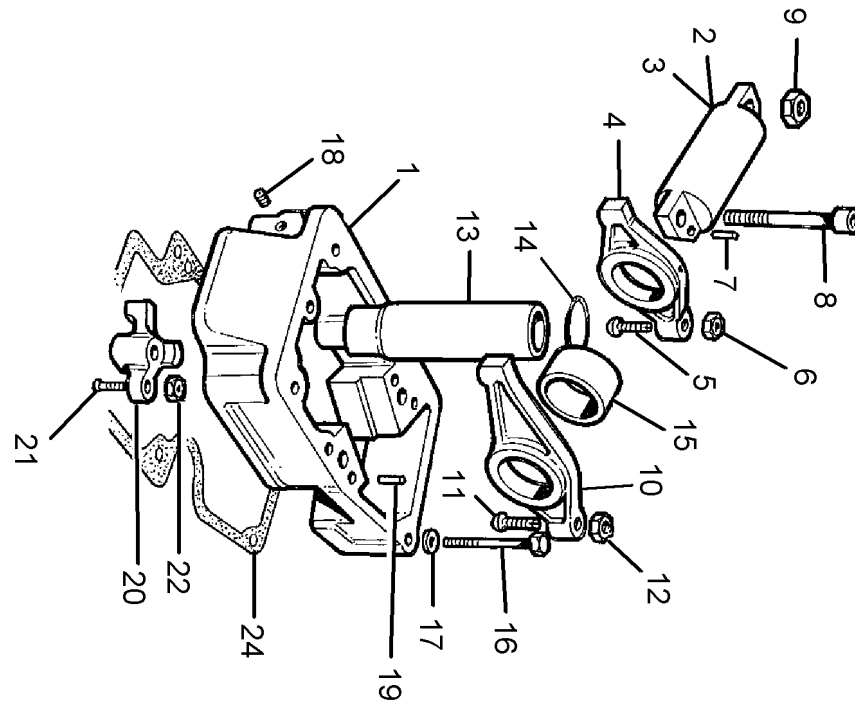

Crankshaft (PPL086880)

CRANKSHAFT ASSEMBLY (6SE92Q)

Cylinder Block, Liners & Main Bearing Kit (PPL086878)

Cylinder Block, Liners & Main Bearing Kit (PPL086878)

	Item	Parts No.	Qty	Latest Part No.	Description	Cut Out	Cut In	Comment
	1	6SE7500AJ	1	6SE7500AJ	CRANKCASE			
	9	SE667/1	2	SE667/1	BRACKET			
	10	642/25	2	642/25	PLUG			
	11	SE7E/2	6	SE7E/2	LINER - SLIP FIT			
	12	576/167	12	576/167	SEAL - O RING			
	13	SE574D/M	7	SE574D/M	MAIN BEARING KIT			
	(13)	SE574D/M020	7	SE574D/M020	MAIN BEARING KIT - U/S			
	(13)	SE574D/M010	7	SE574D/M010	MAIN BEARING KIT - U/S			
	14	262/149	2	262/149	THRUST WASHER			
	15	374/1360	7	374/1360	CAMSHAFT BUSH			
	16	SE50J/30	3	SE50J/30	INSPECTION COVER			
	17	576/179	6	576/179	SEAL - O RING			
	18	312063	12	312063	SETSCREW			
	19	88/619	12	88/619	WASHER			
	20	318210	12	318210	SPRING WASHER			
	21	354500	24	354500	DOWEL			
	22	418/174	1	418/174	BLANKING COVER			
	23	278/386	1	278/386	GASKET			
	24	316477	2	316477	STUD			
	25	317012	2	317012	NUT			
	26	318210	2	318210	SPRING WASHER			
	27	012504	1	012504	PLUG			
	28	012653	1	012653	WASHER			

CRANKCASE (6SE7500AJ)

MAIN BEARING KIT - U/S (SE574D/M010)

Cylinder Head Assembly (PPL086881)

CYLINDER HEAD ASSEMBLY (SE1AX)

Cylinder Head Cover (PPL086882)

Push Rods & Tappets (PPL086885)

CAM FOLLOWER (SE8M)

Rocker Shaft Assembly (PPL086883)

Technical Library

<http://engine.od.ua>