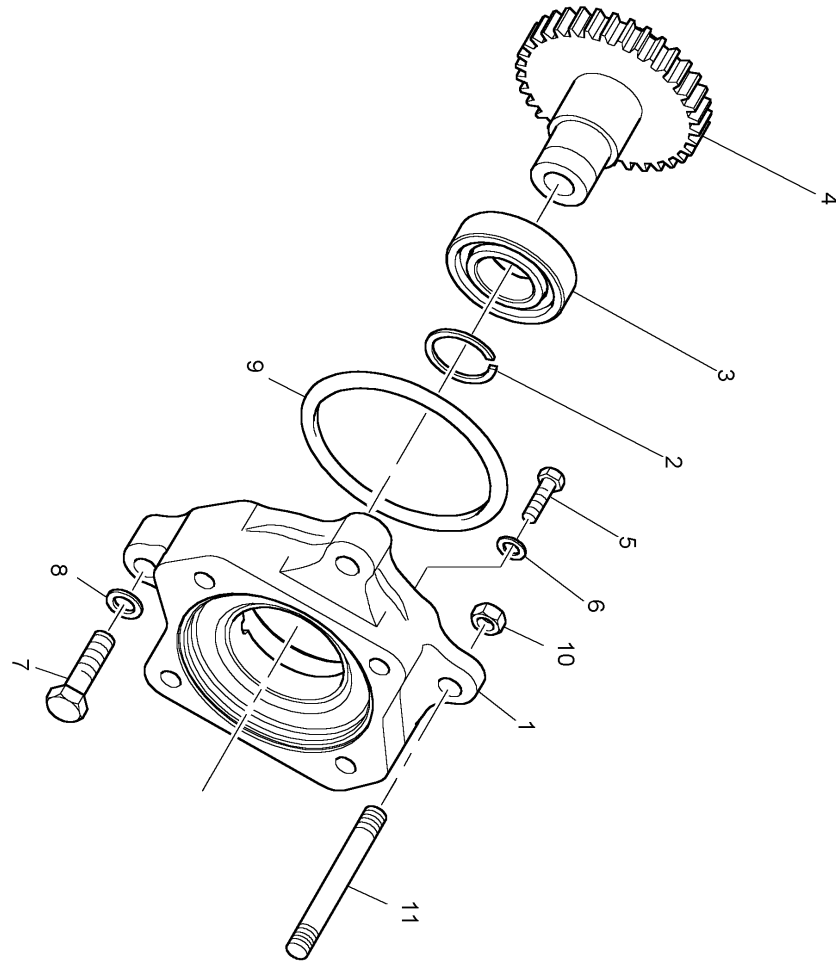

COVER KIT (KRP1532)

Fuel Pump Drive (PPL020614)

Fuel Pump Drive (PPL020614)

	Item	Parts No.	Qty.	Latest Part No.	Description	Cut Out	Cut In	Comment
		CH10567	1	CH10567	BOLT			
	1	CH10594	1	CH10594	ADAPTOR			
	2	CH10581	1	CH10581	SNAP RING			
	3	CH10004	2	CH10004	BALL BEARING			
	4	CH10592	1	CH10592	FUEL INJECTION PUMP GEAR			
	5	CH10583	3	CH10583	BOLT			
 	5	CH10541	4	CH10255	WASHER			
	6	CH10593	3	CH10593	WASHER			
	7	CH10550	3	CH10550	BOLT			
	8	CH10255	4	CH10255	WASHER			
	9	CH10590	1	CH10590	SEAL - O RING			
	10	CH10798	1	CH10798	NUT			
	11	CH12764	1	CH12764	STUD			

Rocker Shaft Assembly (PPL021078)

Rocker Shaft Assembly (PPL021078)

	Item	Parts No.	Qty.	Latest Part No.	Description	Cut Out	Cut In	Comment
	1	CH12695	3	CH12695	ROCKER SHAFT			
	1	CH10685	3	CH12695	ROCKER SHAFT			
	2	CH11165	12	CH11165	ROCKER ARM ASSEMBLY			
	3	CH12701	12	CH12701	SCREW			
	3	CH11162	12	Check History	SCREW			
	3	CH11916	12	Check History	SCREW			
	4	CH12697	12	CH12697	NUT			
 	4	CH10688	12	CH12697	NUT			
	5	CH10229	12	CH10229	SEAL - O RING			
	6	CH12702	12	CH12702	PIVOT			
	6	CH10689	12	CH12702	BUTTON			
	6	CH12510	12	CH12702	PIVOT			
	7	CH10680	12	CH12831	BRIDGE			
	8	CH12698	6	CH12698	ROCKER ARM ASSEMBLY			
	8	CH11161	6	CH12698	ROCKER ARM ASSEMBLY			
	9	CH11076	6	CH11076	SCREW			
	10	CH11077	6	CH11077	NUT			
	11	CH11079	6	CH11079	SEAL - O RING			
	12	CH11078	6	CH11078	BUTTON			
	13	CH10566	4	CH10566	BOLT			

Timing Gears (PPL020026)

Timing Gears (PPL020026)

Item	Parts No.	Qty.	Latest Part No.	Description	Cut Out	Cut In	Comment
1	CH10910	1	CH10910	CAMSHAFT GEAR			
7	CH10616	6	CH10616	BOLT			
8	CH10617	1	CH10617	THRUST PLATE			
9	CH10618	3	CH10618	BOLT			
10	CH10625	1	CH10625	GASKET			
11	CH10620	1	CH10620	SEAL - O RING			
12	CH10612	1	CH10612	SEAL - O RING			
13	CH10627	1	CH10627	ADAPTOR			