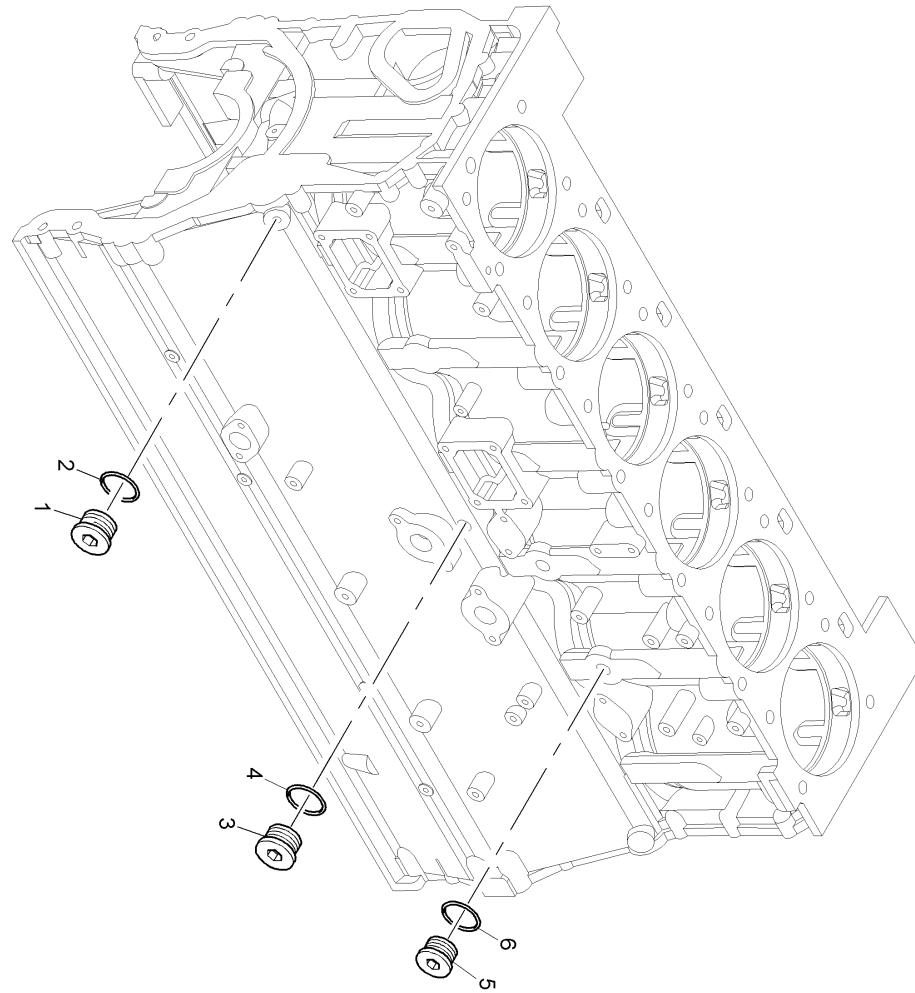

Cylinder Block Plugs (PPL033536)