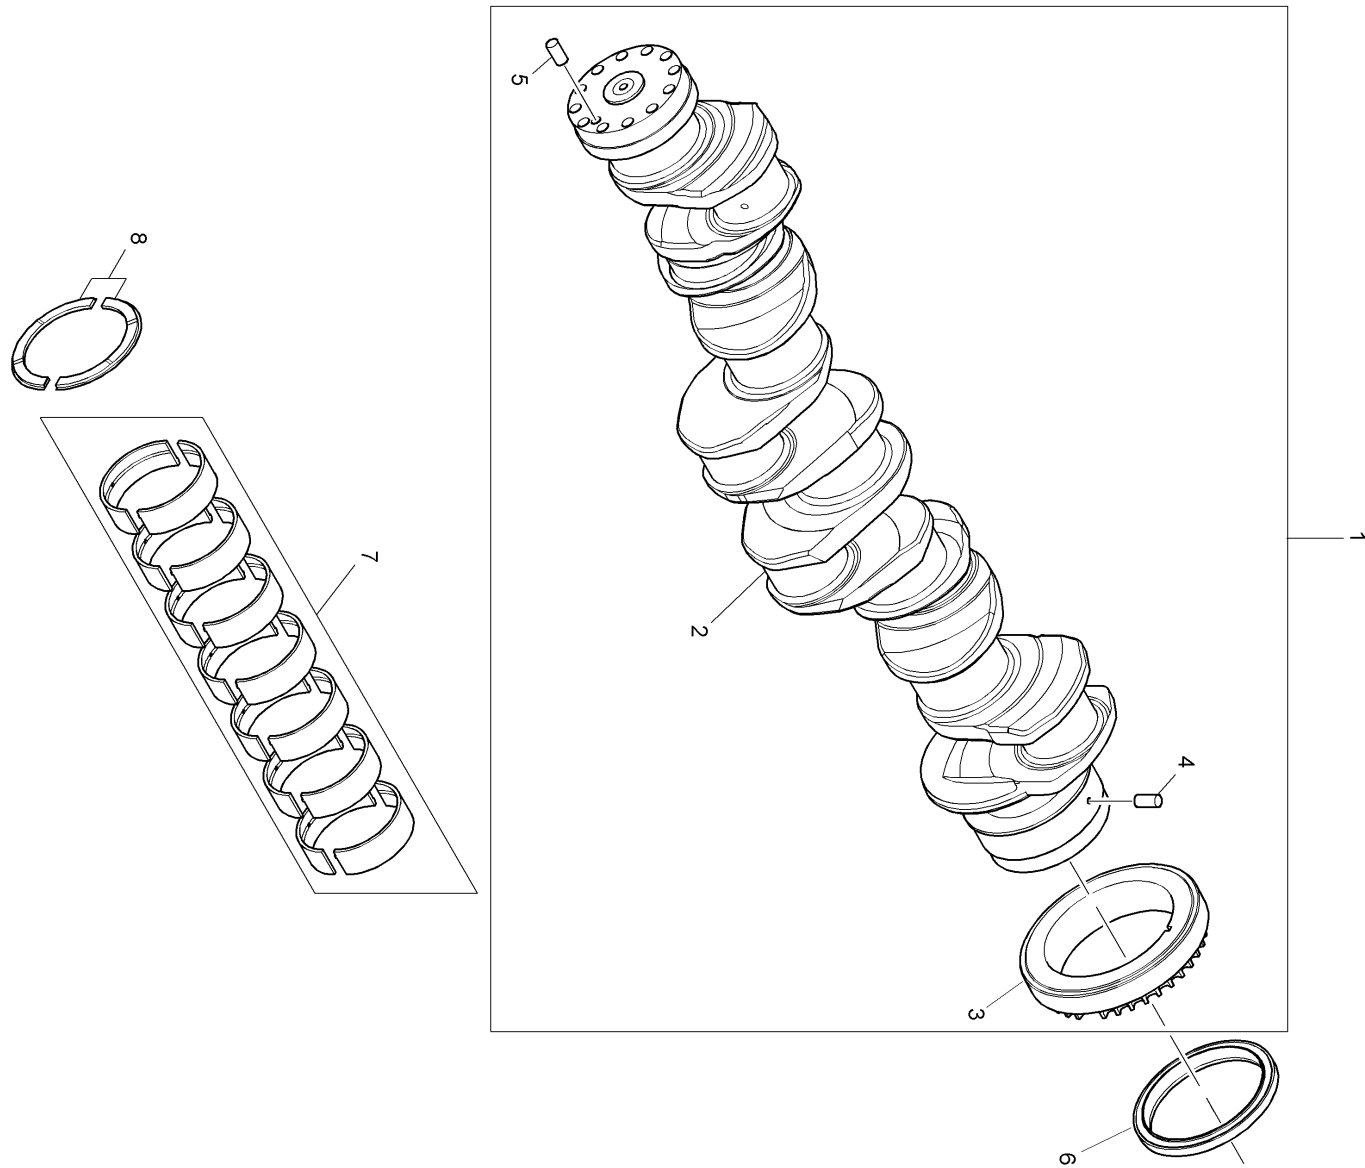

CRANKSHAFT ASSEMBLY (CH11176)