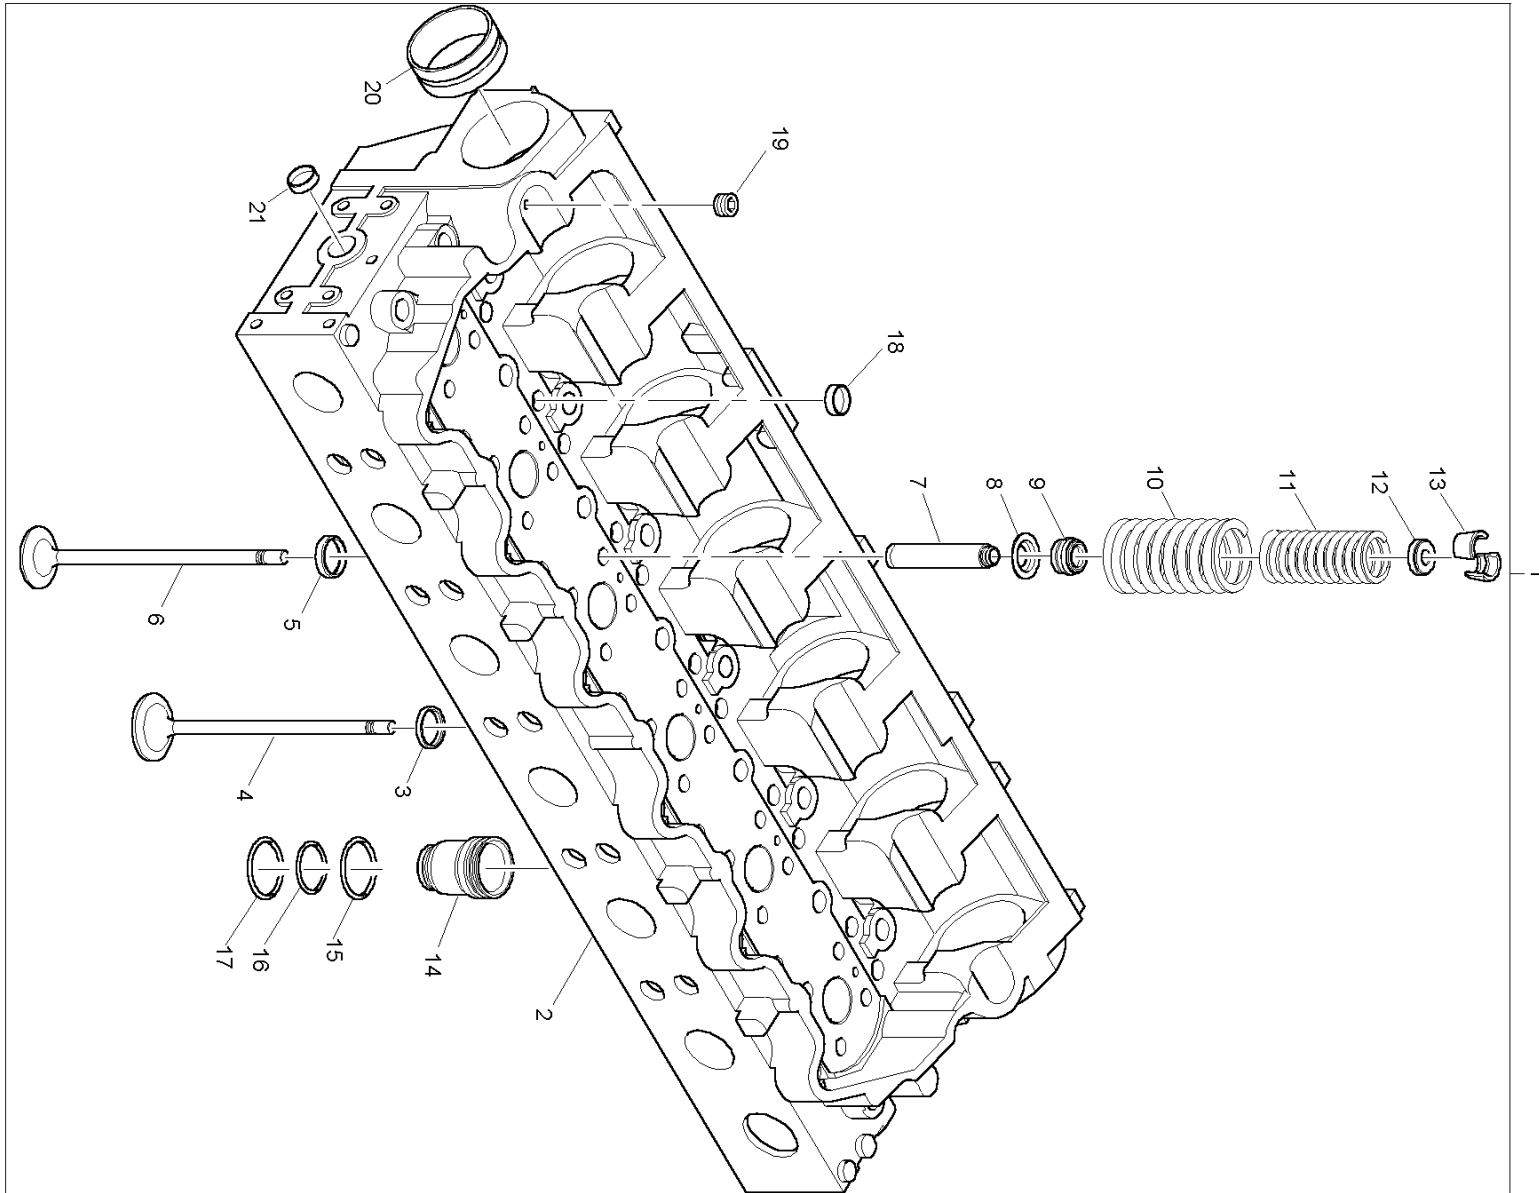

Cylinder Head Assembly (PPL033562)