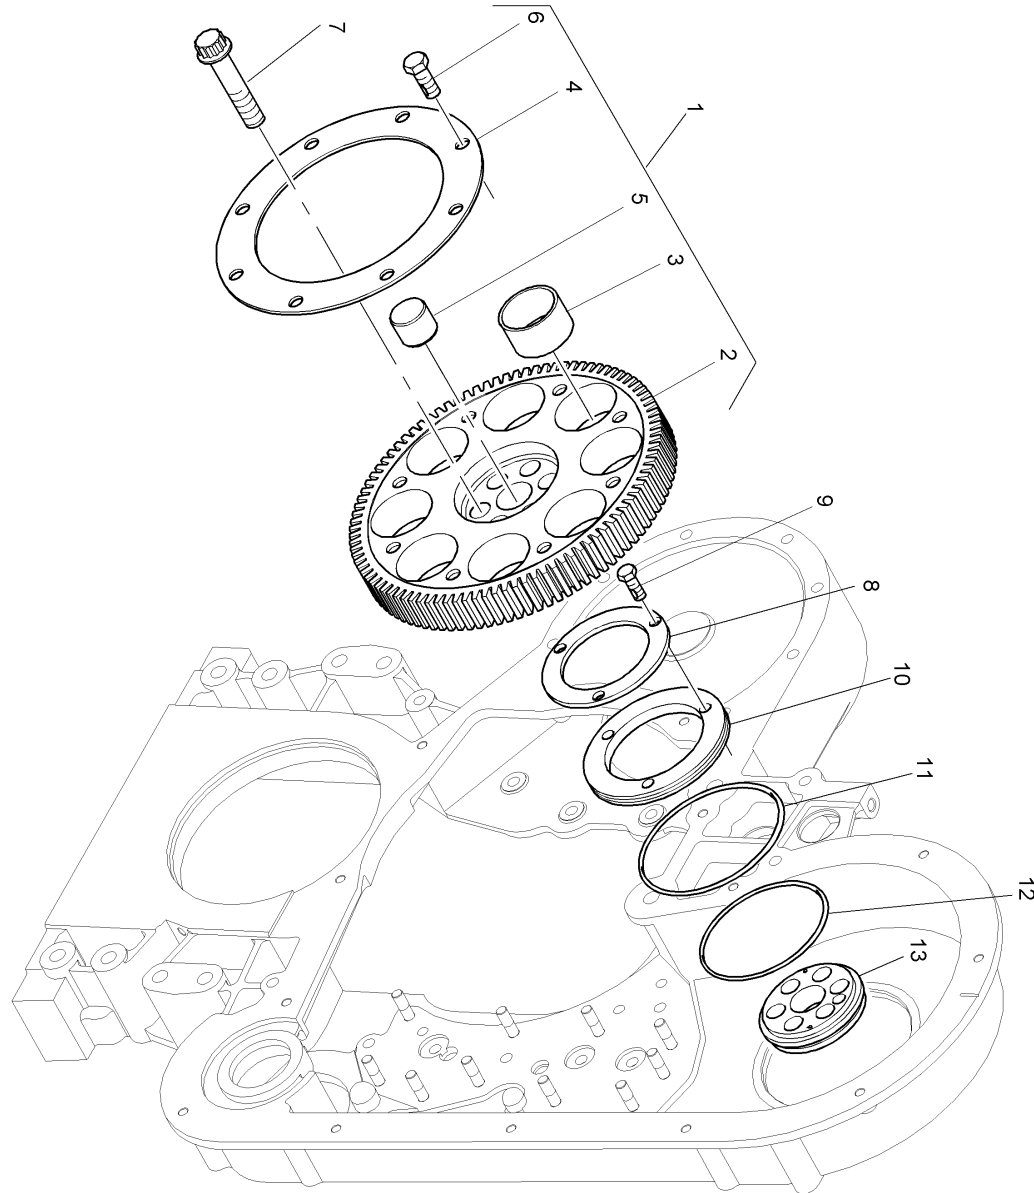

CAMSHAFT GEAR (CH10910)