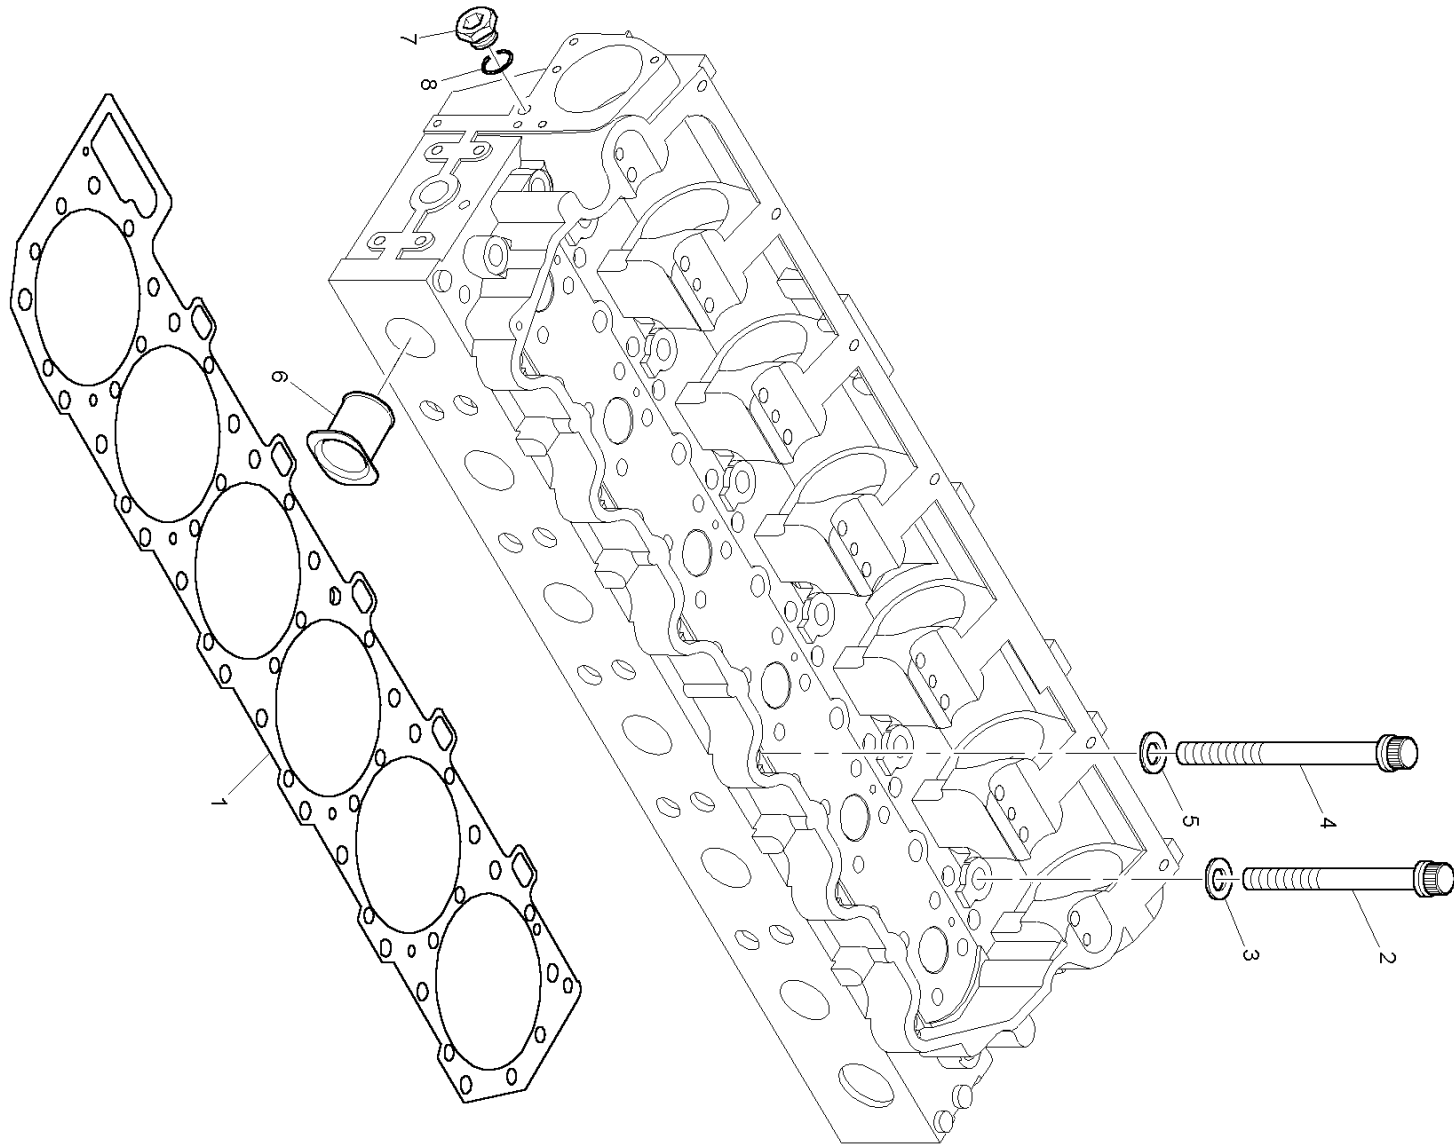

CYLINDER HEAD ASSEMBLY (CH11399)

	Item	Parts No.	Qty.	Latest Part No.	Description	Cut Out	Cut In	Comment
	2		1		CYLINDER HEAD			
	3	CH10731	12	CH10731	VALVE SEAT INSERT			
	4	CH11021	12	CH11021	INTAKE VALVE			
	5	CH10732	12	CH10732	VALVE SEAT INSERT			
	6	CH11022	12	CH11022	EXHAUST VALVE			
	7	CH10724	24	CH10724	VALVE GUIDE			
	8	CH10716	24	CH10716	WASHER			
	8	CH11485	24	CH11485	WASHER			
	9	CH11486	24	CH11486	SEAL - VALVE STEM			
	10	CH11487	24	CH12798	VALVE SPRING OUTER			
	11	CH11489	24	CH11489	VALVE SPRING INNER			
	12	CH10715	24	CH10715	SEAT			
	13	CH10019	48	CH10019	VALVE COLLET			
	14	CH11311	6	CH11311	SLEEVE			
	15	CH10726	6	CH10726	SEAL - O RING			
	16	CH10727	6	CH10727	SEAL - O RING			
	17	CH10723	6	CH10723	SEAL - O RING			
	18	CH10032	17	CH10032	PLUG			
	19	CH10258	3	CH10258	PLUG			
	20	CH11228	7	CH11228	CAMSHAFT BUSH			
	21	CH10722	20	CH10722	PLUG			

Cylinder Head Assembly (PPL033965)