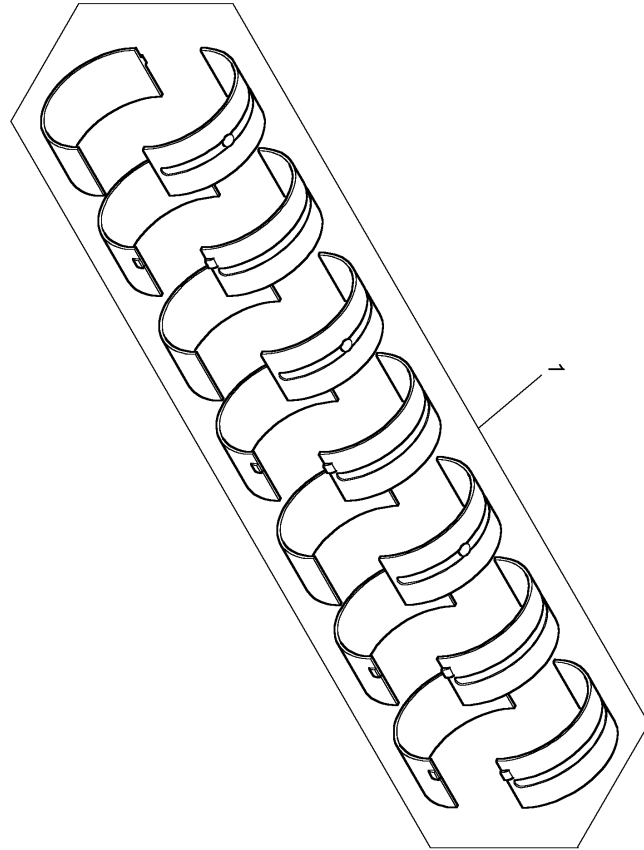

MAIN BEARING KIT - U/S (KRP3116/025)