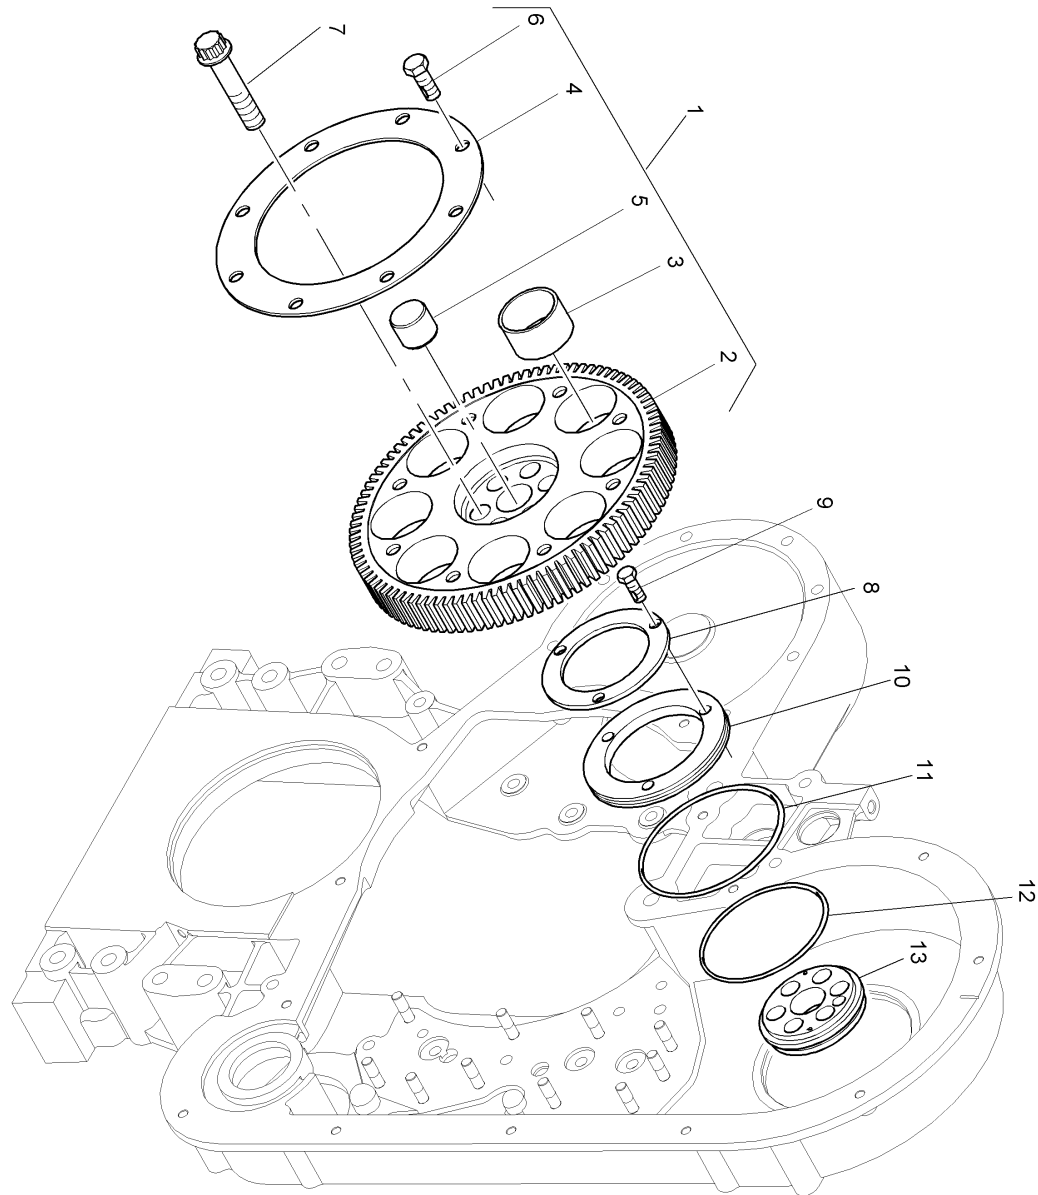

Rocker Shaft Assembly (PPL021078)

Rocker Shaft Assembly (PPL021078)

	Item	Parts No.	Qty.	Latest Part No.	Description	Cut Out	Cut In	Comment
	1	CH12695	3	CH12695	ROCKER SHAFT			
	1	CH10685	3	CH12695	ROCKER SHAFT			
	2	CH11165	12	CH11165	ROCKER ARM ASSEMBLY			
	3	CH12701	12	CH12701	SCREW			
	3	CH11162	12	Check History	SCREW			
	3	CH11916	12	Check History	SCREW			
	4	CH12697	12	CH12697	NUT			
 	4	CH10688	12	CH12697	NUT			
	5	CH10229	12	CH10229	SEAL - O RING			
	6	CH12702	12	CH12702	PIVOT			
	6	CH10689	12	CH12702	BUTTON			
	6	CH12510	12	CH12702	PIVOT			
	7	CH10680	12	CH12831	BRIDGE			
	8	CH12698	6	CH12698	ROCKER ARM ASSEMBLY			
	8	CH11161	6	CH12698	ROCKER ARM ASSEMBLY			
	9	CH11076	6	CH11076	SCREW			
	10	CH11077	6	CH11077	NUT			
	11	CH11079	6	CH11079	SEAL - O RING			
	12	CH11078	6	CH11078	BUTTON			
	13	CH10566	4	CH10566	BOLT			

Camshaft (PPL018115)

Camshaft (PPL018115)

	Item	Parts No.	Qty.	Latest Part No.	Description	Cut Out	Cut In	Comment
	1	CH10964	1	CH10964	CAMSHAFT			
	1	CH12778	1	CH12778	CAMSHAFT			
	1	CH10964	1	CH10964	CAMSHAFT			
	2	CH10587	1	CH10587	SEAL - O RING			
	3	CH10588	1	CH10588	END COVER			
	4	CH10589	3	CH10589	SCREW METRIC			

Timing Gears (PPL020026)

Timing Gears (PPL020026)

Item	Parts No.	Qty.	Latest Part No.	Description	Cut Out	Cut In	Comment
1	CH10910	1	CH10910	CAMSHAFT GEAR			
7	CH10616	6	CH10616	BOLT			
8	CH10617	1	CH10617	THRUST PLATE			
9	CH10618	3	CH10618	BOLT			
10	CH10625	1	CH10625	GASKET			
11	CH10620	1	CH10620	SEAL - O RING			
12	CH10612	1	CH10612	SEAL - O RING			
13	CH10627	1	CH10627	ADAPTOR			

Timing Gears (PPL020037)

Timing Gears (PPL020037)

Item	Parts No.	Qty.	Latest Part No.	Description	Cut Out	Cut In	Comment
1	CH10635	1	CH10635	IDLER GEAR			
2	CH10623	1	CH10623	STUB			
3	CH10614	1	CH10614	THRUST PLATE			
4	CH10621	3	CH10621	BOLT			
5	CH10609	1	CH10609	BOLT			
6	CH10615	1	CH10615	WASHER			
7	CH10615	5	CH10615	WASHER			
8	CH10290	5	CH10798	NUT			