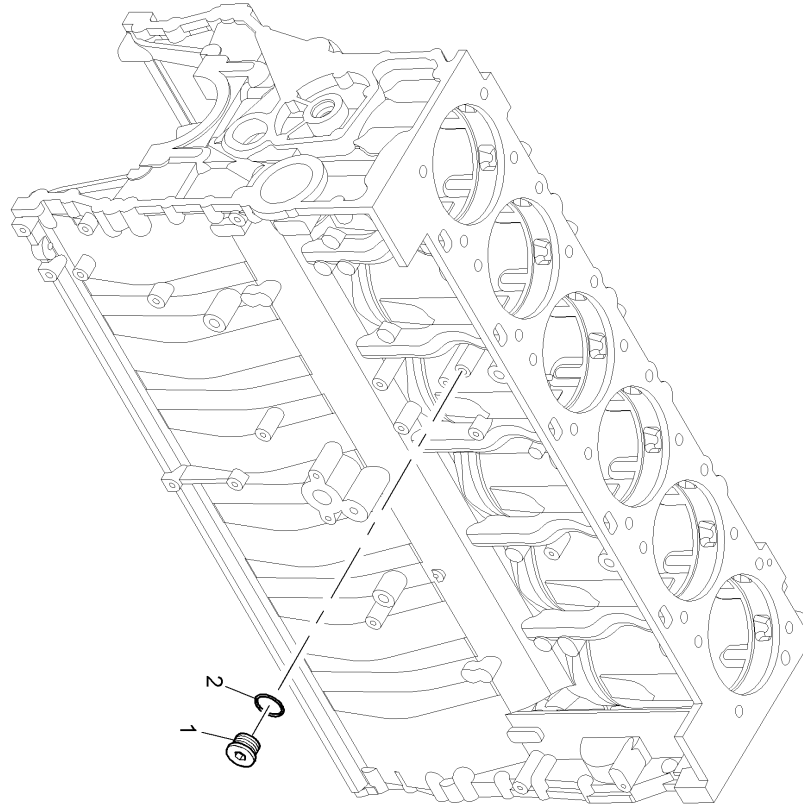

Cylinder Block Plugs (PPL033537)