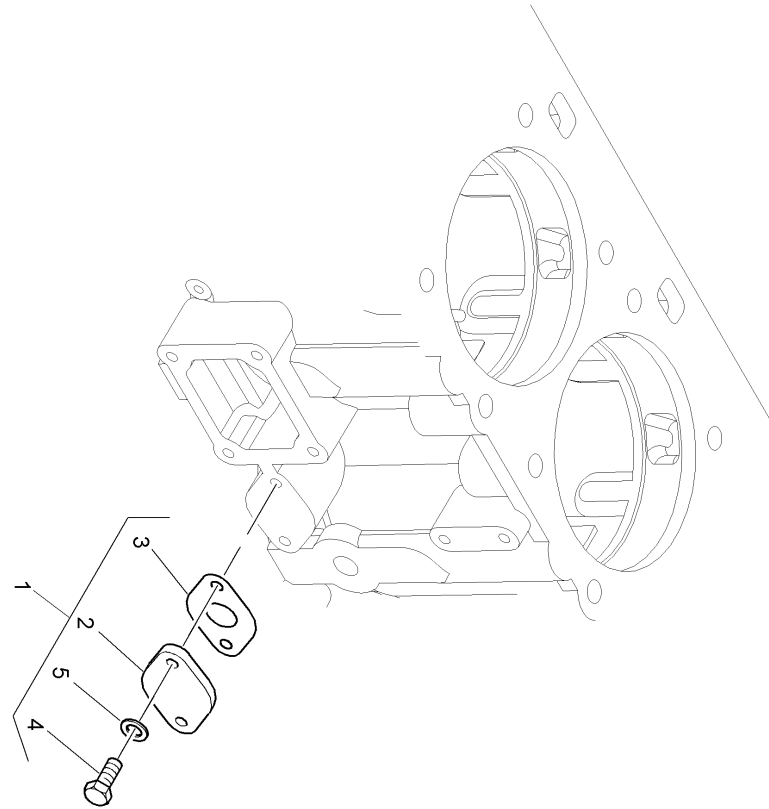

Cylinder Block Cover (PPL017209)