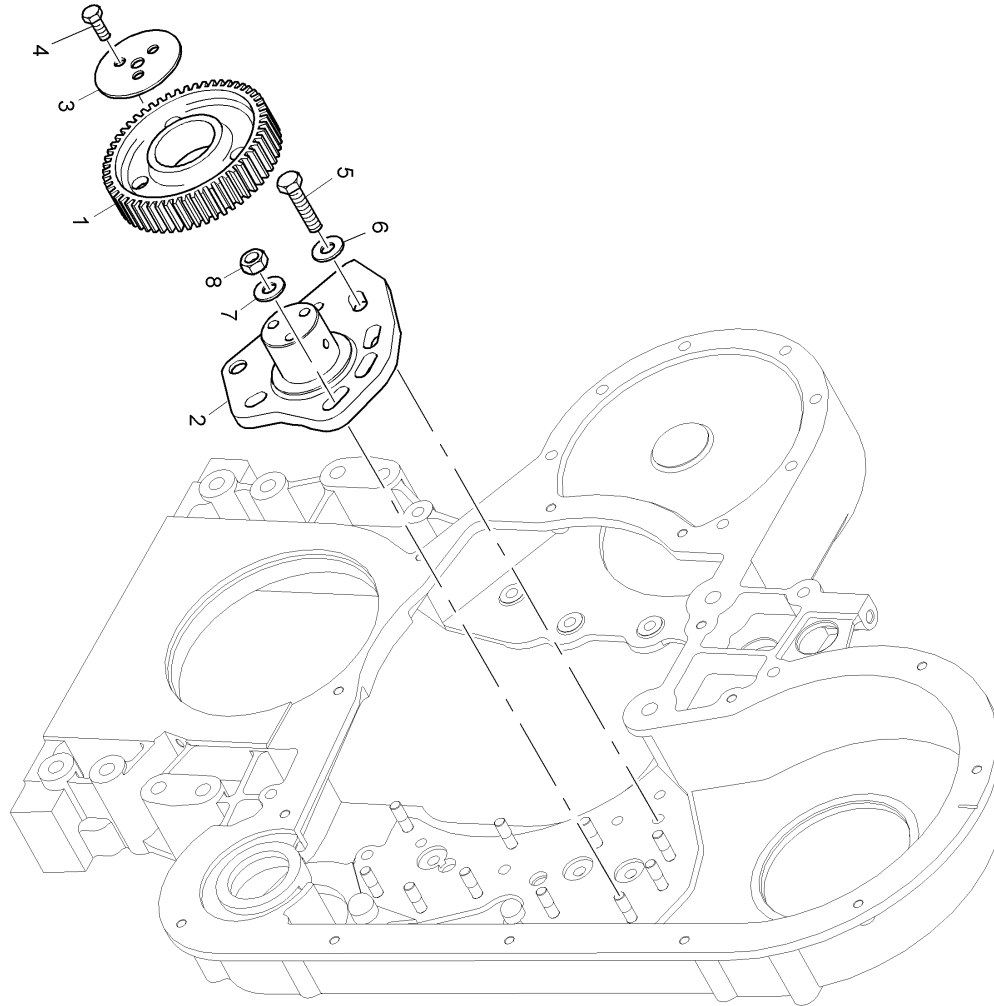

Timing Gears (PPL020026)

Timing Gears (PPL020026)

Item	Parts No.	Qty.	Latest Part No.	Description	Cut Out	Cut In	Comment
1	CH10910	1	CH10910	CAMSHAFT GEAR			
7	CH10616	6	CH10616	BOLT			
8	CH10617	1	CH10617	THRUST PLATE			
9	CH10618	3	CH10618	BOLT			
10	CH10625	1	CH10625	GASKET			
11	CH10620	1	CH10620	SEAL - O RING			
12	CH10612	1	CH10612	SEAL - O RING			
13	CH10627	1	CH10627	ADAPTOR			

CAMSHAFT GEAR (CH10910)

CAMSHAFT GEAR (CH10910)

	Ite m	Parts No.	Qty.	Latest Part No.	Description	Cut Out	Cut In	Comment
	2		1		CAMSHAFT GEAR			
	3		8		ROLLER			
	4		2		RETAINING PLATE			
	5	CH10641	1	CH10641	DOWEL			
	6	CH10639	16	CH10639	BOLT			

Timing Gears (PPL020037)

Timing Gears (PPL020037)

Item	Parts No.	Qty.	Latest Part No.	Description	Cut Out	Cut In	Comment
1	CH10635	1	CH10635	IDLER GEAR			
2	CH10623	1	CH10623	STUB			
3	CH10614	1	CH10614	THRUST PLATE			
4	CH10621	3	CH10621	BOLT			
5	CH10609	1	CH10609	BOLT			
6	CH10615	1	CH10615	WASHER			
7	CH10615	5	CH10615	WASHER			
8	CH10290	5	CH10798	NUT			