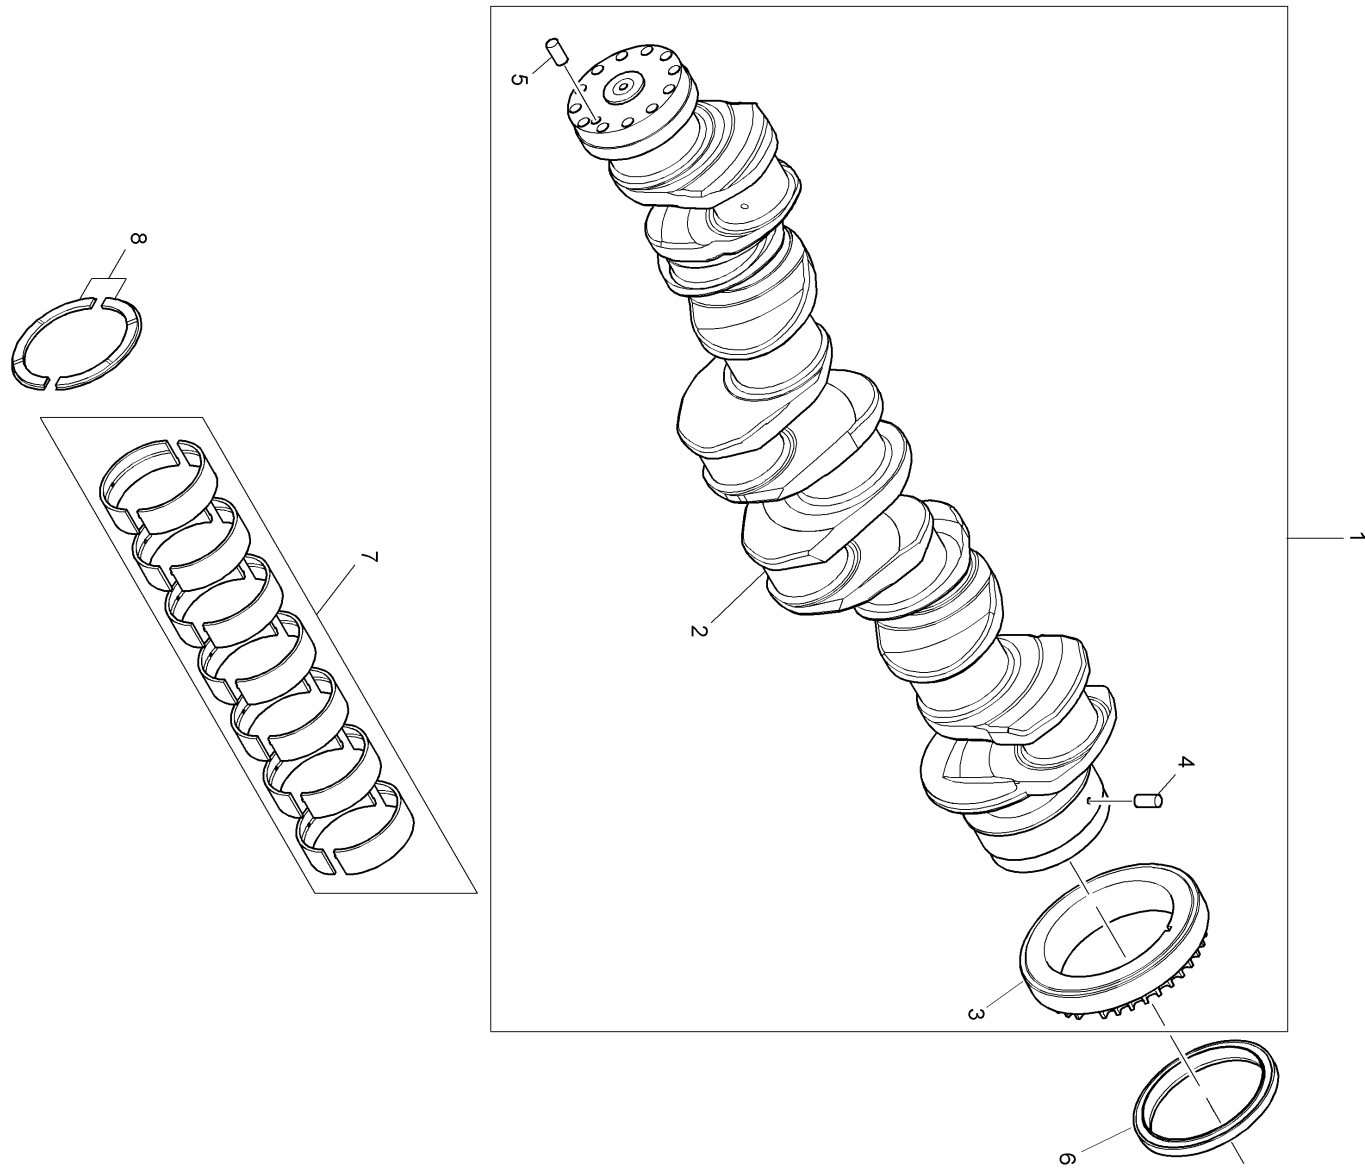

Crankshaft (PPL022362)