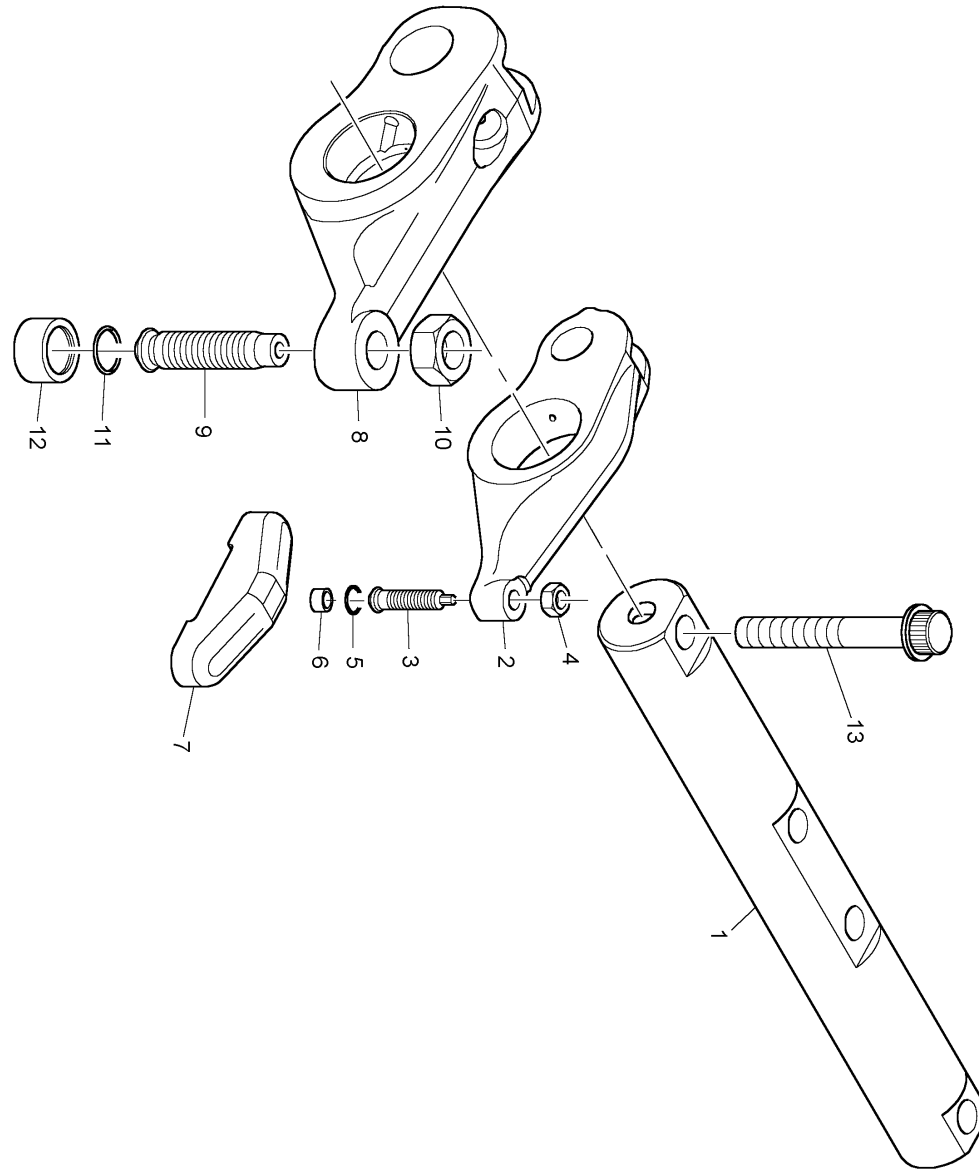

COVER KIT (KRP1532)

Fuel Pump Drive (PPL020614)

Fuel Pump Drive (PPL020614)

	Item	Parts No.	Qty.	Latest Part No.	Description	Cut Out	Cut In	Comment
		CH10567	1	CH10567	BOLT			
	1	CH10594	1	CH10594	ADAPTOR			
	2	CH10581	1	CH10581	SNAP RING			
	3	CH10004	2	CH10004	BALL BEARING			
	4	CH10592	1	CH10592	FUEL INJECTION PUMP GEAR			
	5	CH10583	3	CH10583	BOLT			
 	5	CH10541	4	CH10255	WASHER			
	6	CH10593	3	CH10593	WASHER			
	7	CH10550	3	CH10550	BOLT			
	8	CH10255	4	CH10255	WASHER			
	9	CH10590	1	CH10590	SEAL - O RING			
	10	CH10798	1	CH10798	NUT			
	11	CH12764	1	CH12764	STUD			

Rocker Shaft Assembly (PPL021078)

Rocker Shaft Assembly (PPL021078)

	Item	Parts No.	Qty.	Latest Part No.	Description	Cut Out	Cut In	Comment
	1	CH12695	3	CH12695	ROCKER SHAFT			
	1	CH10685	3	CH12695	ROCKER SHAFT			
	2	CH11165	12	CH11165	ROCKER ARM ASSEMBLY			
	3	CH12701	12	CH12701	SCREW			
	3	CH11162	12	Check History	SCREW			
	3	CH11916	12	Check History	SCREW			
	4	CH12697	12	CH12697	NUT			
 	4	CH10688	12	CH12697	NUT			
	5	CH10229	12	CH10229	SEAL - O RING			
	6	CH12702	12	CH12702	PIVOT			
	6	CH10689	12	CH12702	BUTTON			
	6	CH12510	12	CH12702	PIVOT			
	7	CH10680	12	CH12831	BRIDGE			
	8	CH12698	6	CH12698	ROCKER ARM ASSEMBLY			
	8	CH11161	6	CH12698	ROCKER ARM ASSEMBLY			
	9	CH11076	6	CH11076	SCREW			
	10	CH11077	6	CH11077	NUT			
	11	CH11079	6	CH11079	SEAL - O RING			
	12	CH11078	6	CH11078	BUTTON			
	13	CH10566	4	CH10566	BOLT			

Timing Gears (PPL020026)

Timing Gears (PPL020026)

Item	Parts No.	Qty.	Latest Part No.	Description	Cut Out	Cut In	Comment
1	CH10910	1	CH10910	CAMSHAFT GEAR			
7	CH10616	6	CH10616	BOLT			
8	CH10617	1	CH10617	THRUST PLATE			
9	CH10618	3	CH10618	BOLT			
10	CH10625	1	CH10625	GASKET			
11	CH10620	1	CH10620	SEAL - O RING			
12	CH10612	1	CH10612	SEAL - O RING			
13	CH10627	1	CH10627	ADAPTOR			