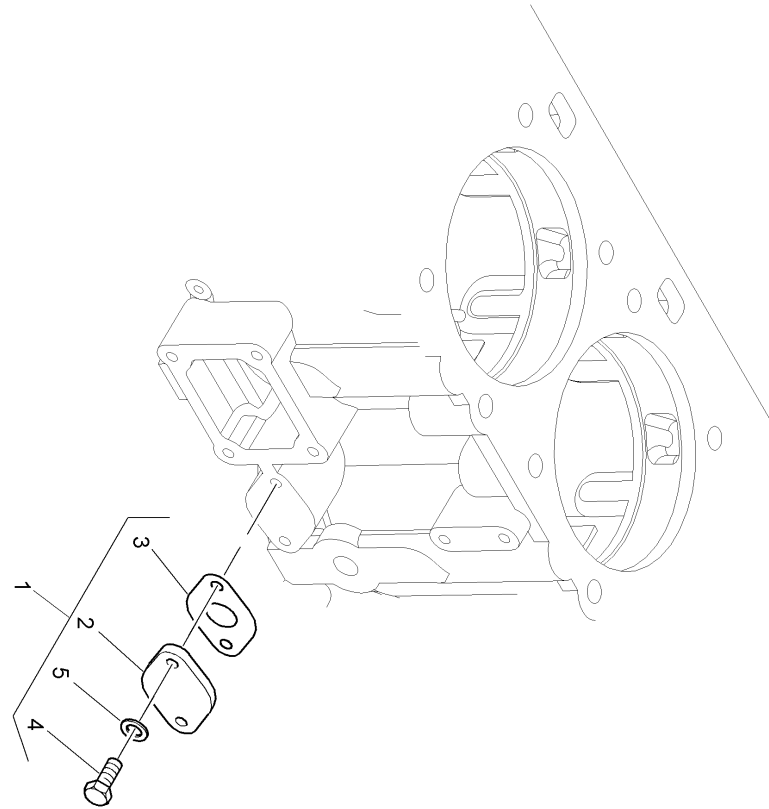

COVER KIT (KRP1532)