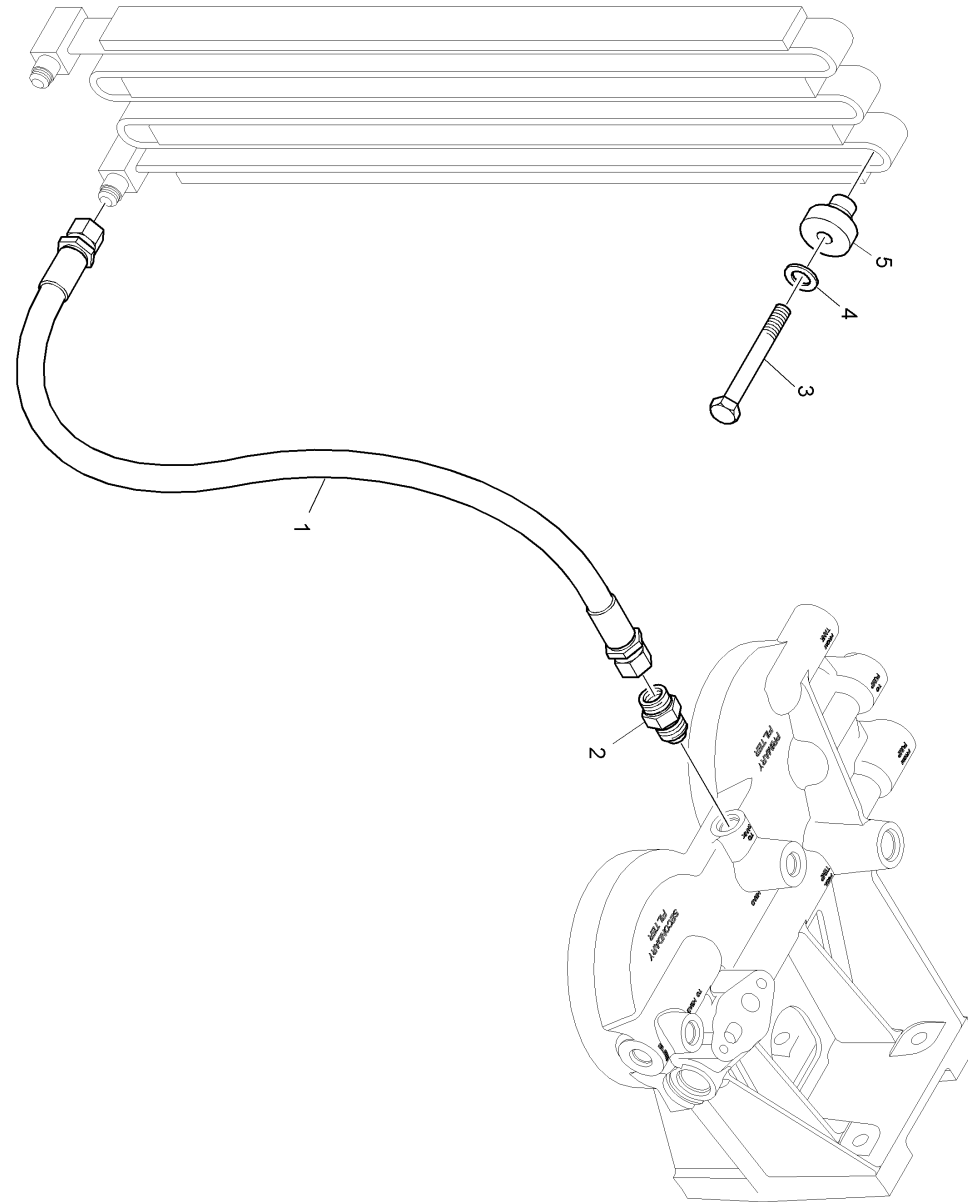

Fuel Cooler (PPL023891)