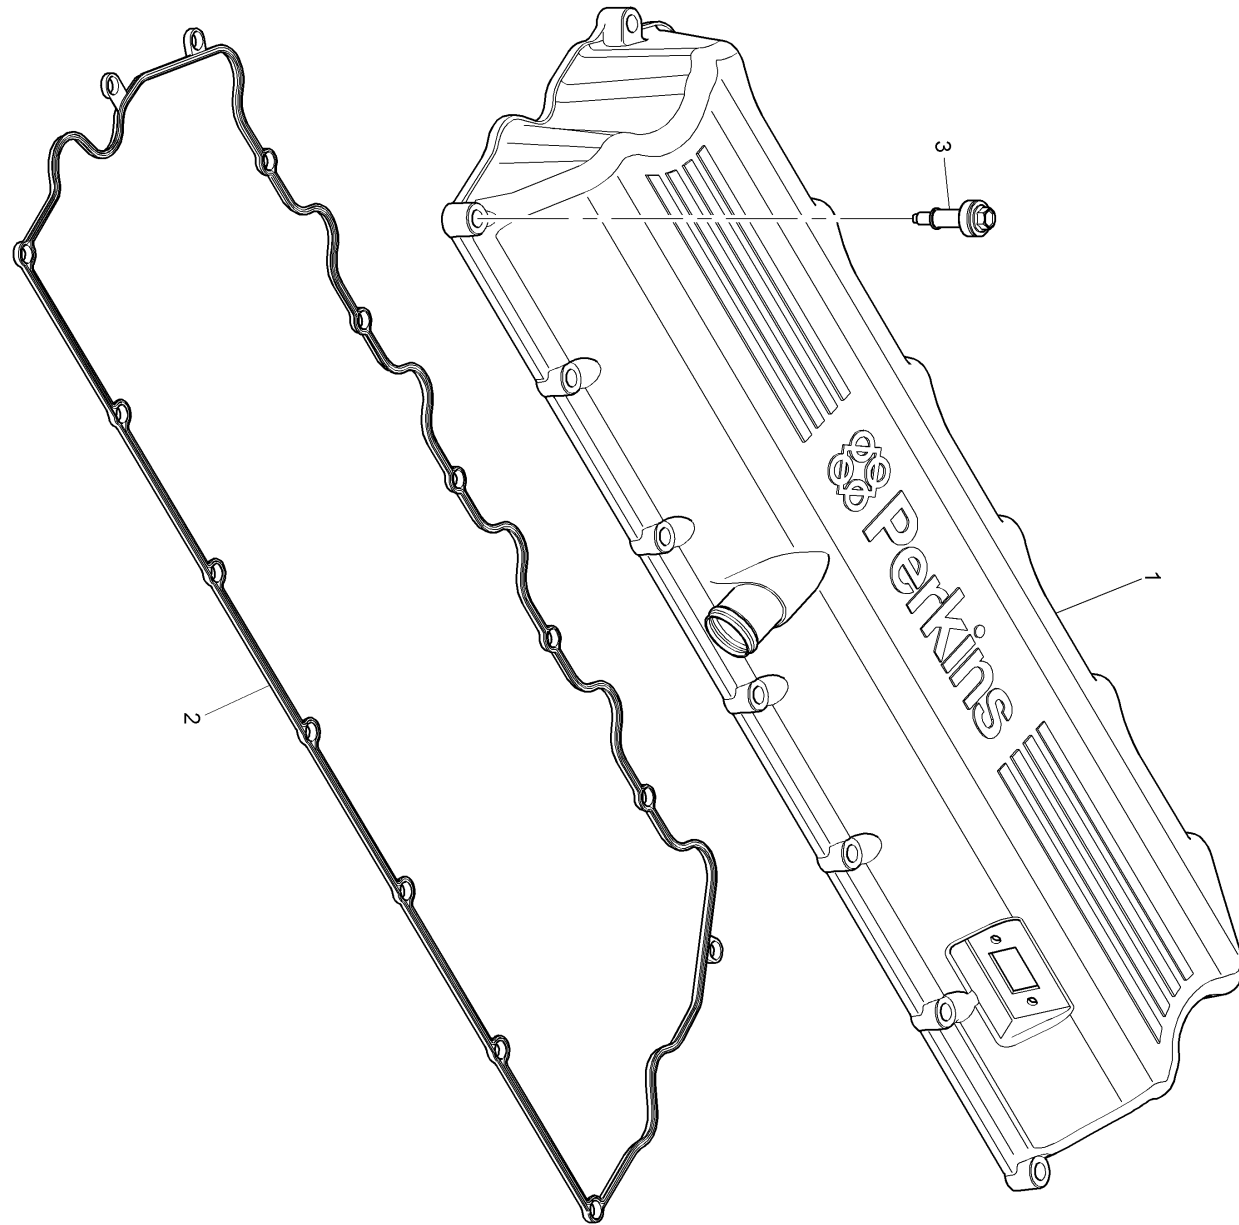

Cylinder Head Cover (PPL043075)