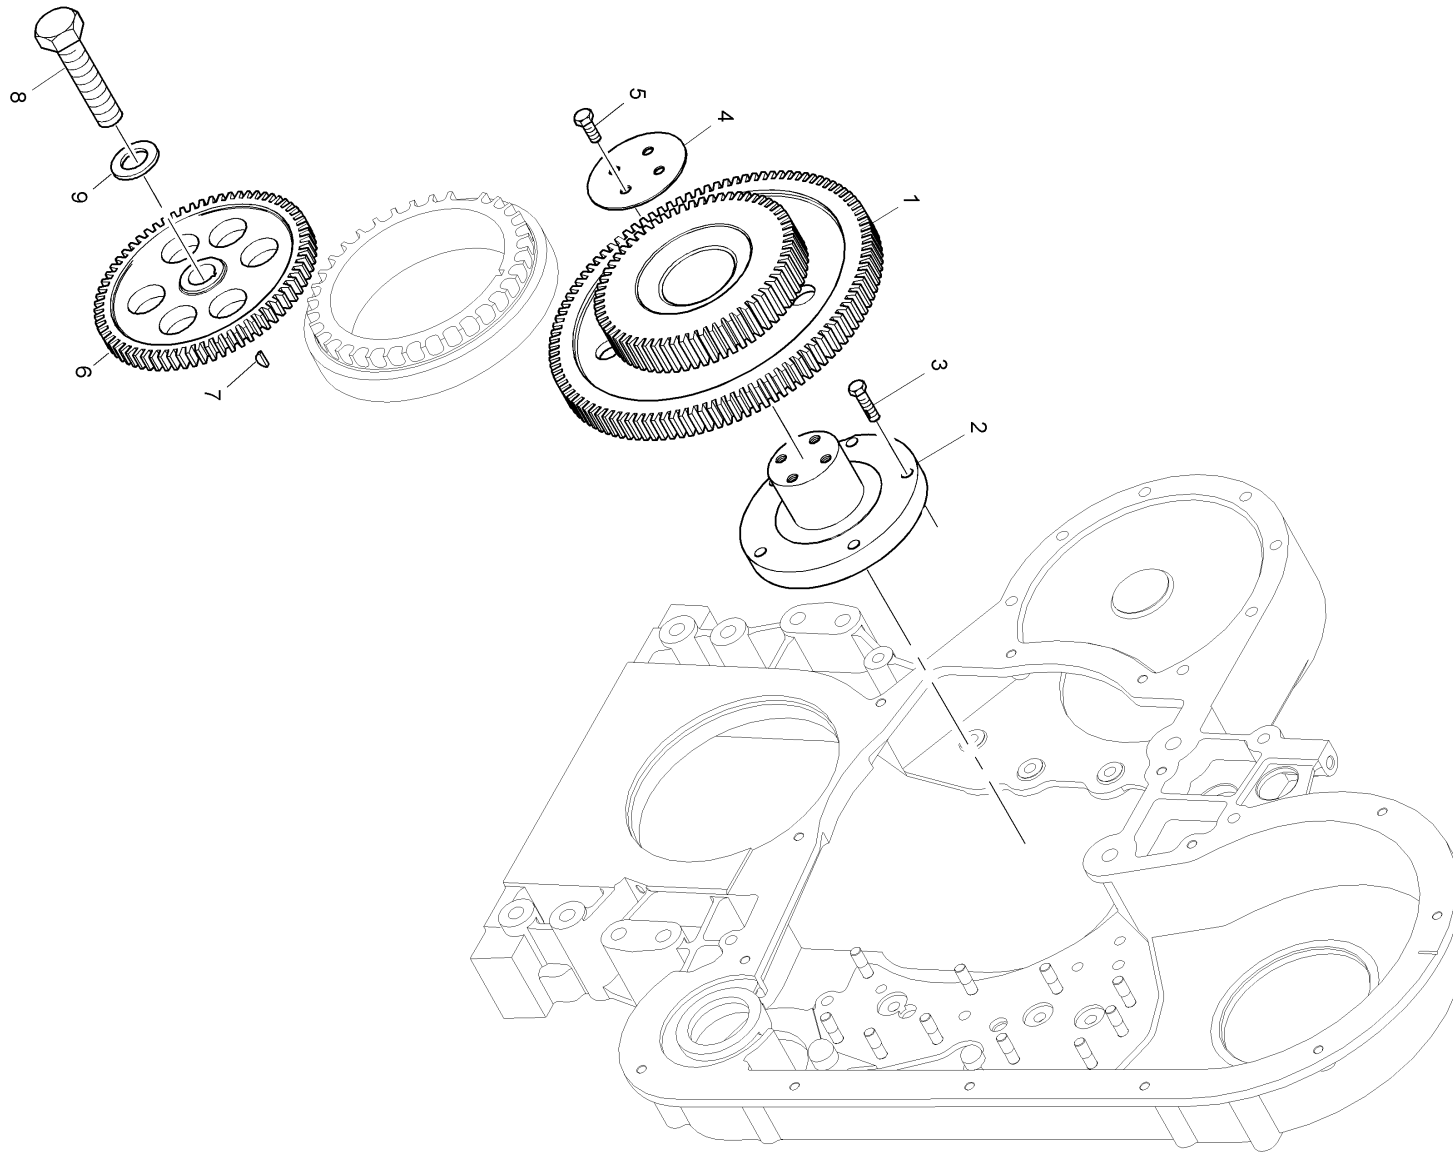

Timing Gears (PPL020056)