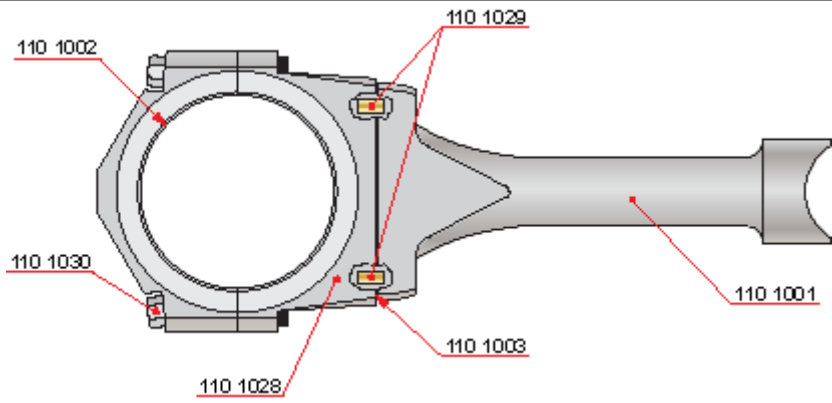

Serial number - all

Wichmann 28

diesel engine

SPARE PARTS CATALOGUE (STRUCTURED)

Use the bookmarks for navigation inside of the catalog

110-0001	Piston and connecting rod	1(4) A
----------	---------------------------	--------

Part No	Qty	Description	Weight
110 1000	1	Piston and connecting rod	
110 1001	1	Connecting rod	
110 1002	1	Main bearing	
110 1003	2	Shim	
110 1028	1	Big end bearing cover	
110 1029	2	Locating pin	
110 1030	4	Crankpin bolt	

110-0001

Piston and connecting rod

2(4) A

Part No	Qty	Description	Weight
120 1004	4	Screw	
120 1005	2	Locking wire	
120 1006	1	Gudgeon pin	
120 1007	1	Crosshead	
120 1008	2	Oil pipe	
120 1009	2	O-ring	
120 1010	1	Piston skirt	
120 1019	1	Screw	
120 1033	1	Wear ring for piston	
120 1011	1	O-ring	
120 1012	2	Tension pin	
120 1013	1	Piston crown	
120 1014	1	O-ring	
120 1015	4	Screw	
120 1016	4	Spacer	
120 1017	8	Nut	
120 1018	4	Screw	
120 1021	1	Piston ring	
120 1022	1	Piston ring	
120 1023	1	Piston ring	
120 1024	1	Piston ring	