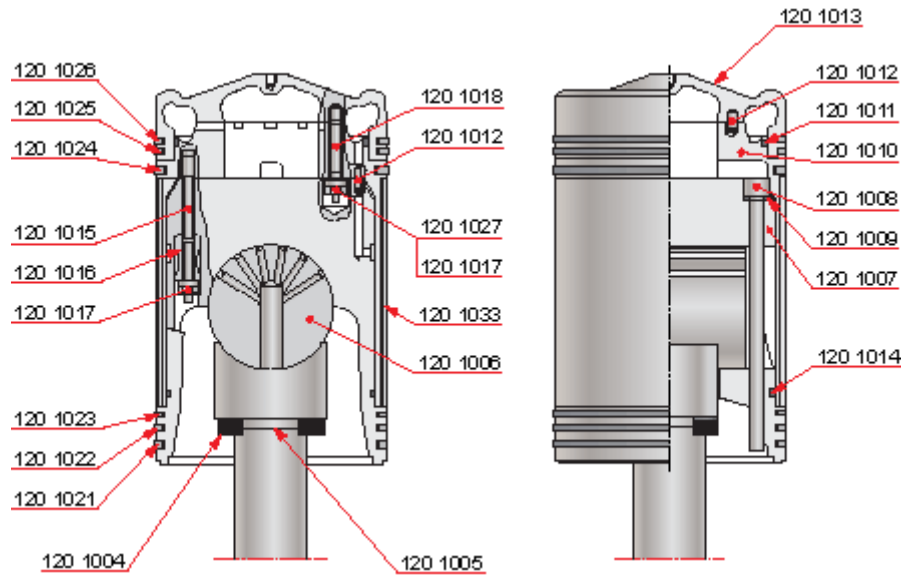

Serial number - all

Wichmann 28

diesel engine

SPARE PARTS CATALOGUE (STRUCTURED)

Use the bookmarks for navigation inside of the catalog

110-0001	Piston and connecting rod	1(4) A
----------	---------------------------	--------

Part No	Qty	Description	Weight
110 1000	1	Piston and connecting rod	
110 1001	1	Connecting rod	
110 1002	1	Main bearing	
110 1003	2	Shim	
110 1028	1	Big end bearing cover	
110 1029	2	Locating pin	
110 1030	4	Crankpin bolt	

110-0001

Piston and connecting rod

2(4) A

Part No	Qty	Description	Weight
120 1004	4	Screw	
120 1005	2	Locking wire	
120 1006	1	Gudgeon pin	
120 1007	1	Crosshead	
120 1008	2	Oil pipe	
120 1009	2	O-ring	
120 1010	1	Piston skirt	
120 1019	1	Screw	
120 1033	1	Wear ring for piston	
120 1011	1	O-ring	
120 1012	2	Tension pin	
120 1013	1	Piston crown	
120 1014	1	O-ring	
120 1015	4	Screw	
120 1016	4	Spacer	
120 1017	8	Nut	
120 1018	4	Screw	
120 1021	1	Piston ring	
120 1022	1	Piston ring	
120 1023	1	Piston ring	
120 1024	1	Piston ring	