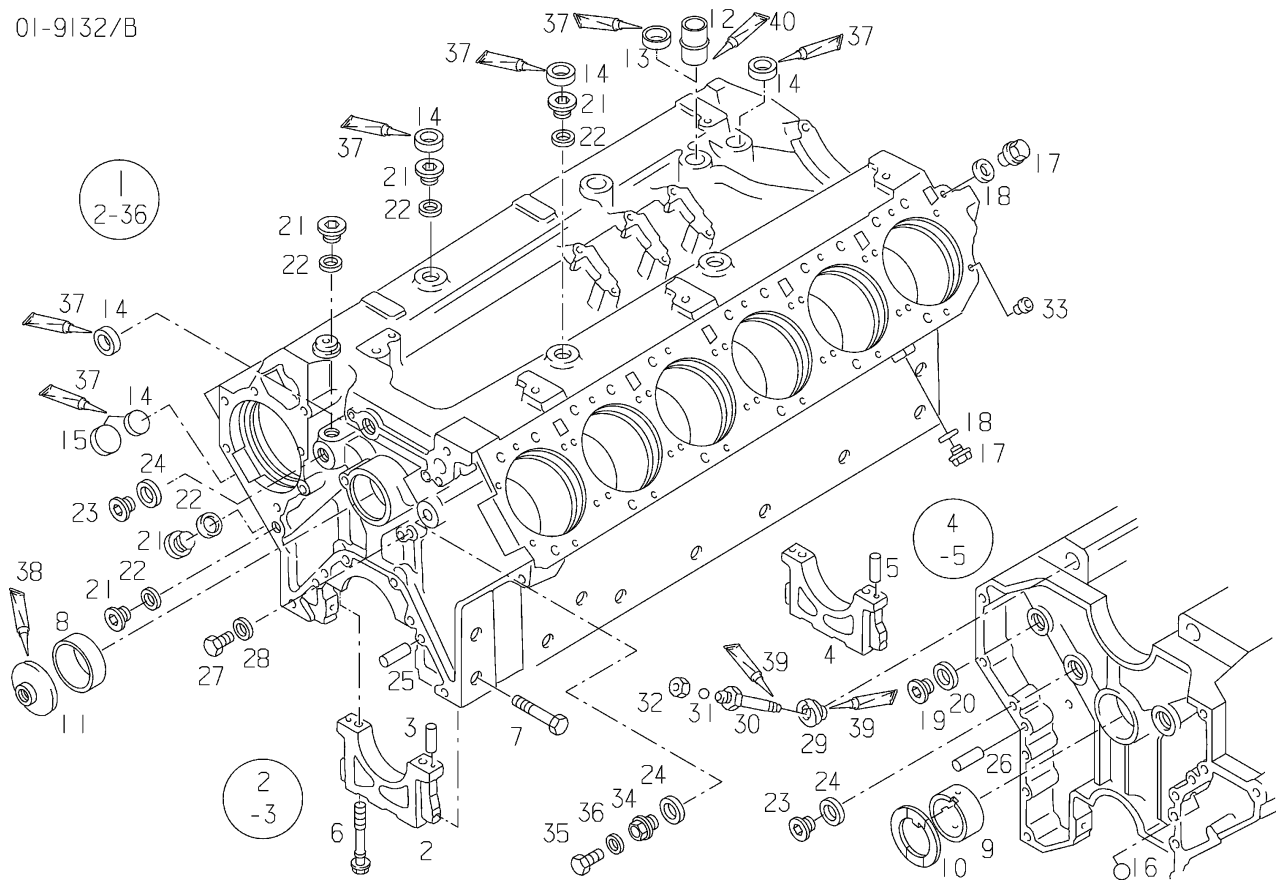

01-9132/B

D 2842 LE406

#000001000004

CRANKCASE

1	51.01102-6056	CRANKCASE REPLACEMENT GROUP ASSEMBLY	1
-	-	REPLACED BY	*
1	51.01100-6164	CRANKCASE 12-CYLINDER ENGINES ASSEMBLY REPLACEMENT GROUP	1
2	51.01105-6037	BEARING CAP MAIN BEARING	6
3	06.22022-3061	DOWEL PIN 8H8X18-ST50-2K-ZNPHR3F	12
4	51.01105-6039	BEARING CAP THRUST BEARING	1
5	51.91301-0071	DOWEL PIN	2
6	51.90020-0293	HEX COLLAR BOLT M18X2X153-10.9	14
7	06.01494-4316	HEX SHOULDER STUD M12X1,5X85-10.9-MAN183-PHR	14
8	51.04410-0169	CAMSHAFT BUSH FINISHED PART	6
9	51.04410-0148	CAMSHAFT BUSH	1
10	51.04410-0115	THRUST RING	1
11	51.91605-0130	COVER WITH INTERNAL THREAD	1
-	06.08099-0019	DRAIN PLUG AM22X1,5-ST-MAN183-B1	1
-	06.56631-0110	SEAL 22,7X30X2-ST/FPM1-80 WITH ELASTOMER LIP	1
-	-	OR OPTIONAL	*
11	51.91605-0118	COVER WITH MALE THREAD	1
12	51.05701-0138	OIL PIPE CRANKCASE BREATHER	1
13	51.91606-0086	COVER A37,3/14-X5CRN11810N	1

V-GR.: 51.#0000-0700