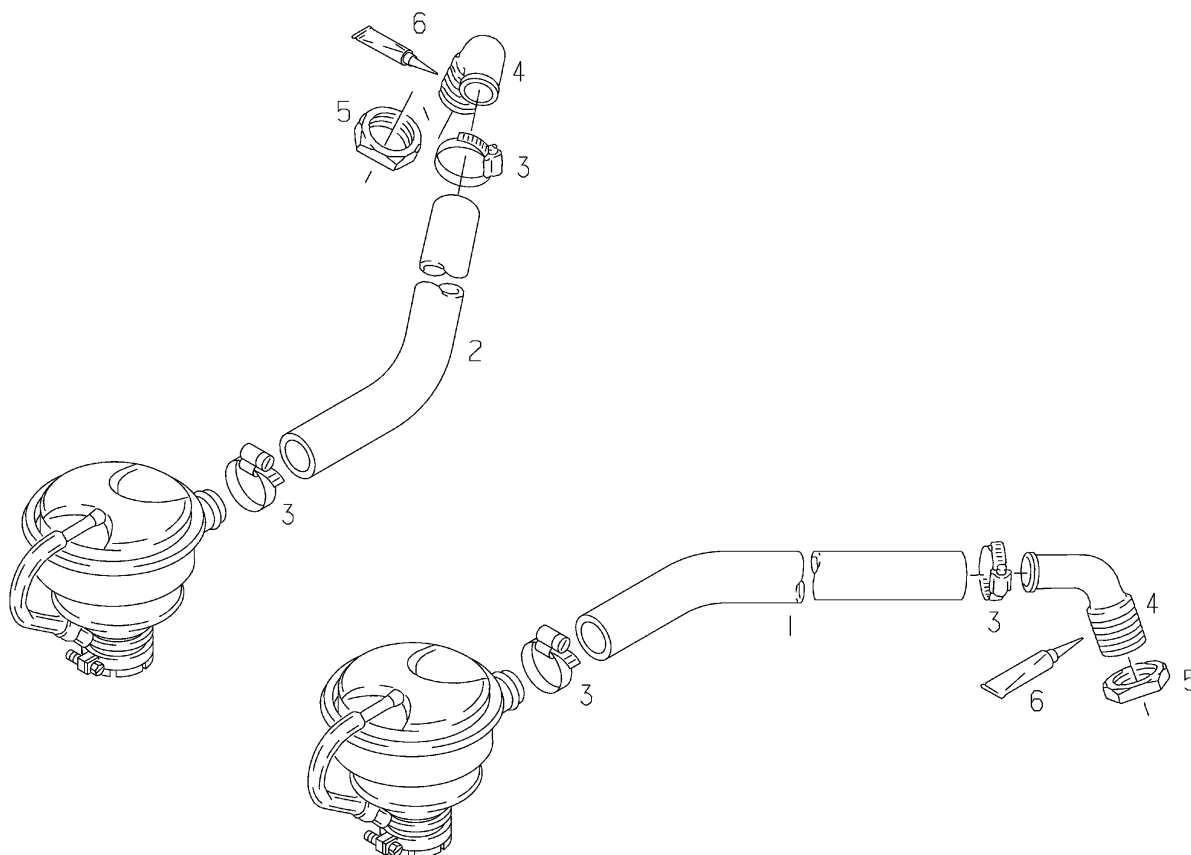

01-9147

D 2842 LE406

#011001040004

CRANKCASE BLEEDER

1	04.27199-1225	HOSE N1-25X1000	,26
2	04.27199-1225	HOSE N1-25X1000	,32
3	06.67128-0313	HOSE CLAMP AS32-39	4
4	51.54120-0270	INTAKE MANIFOLD	2
5	06.79090-4202	HEXAGON NUT M26X1,5-4D-MAN183-B1	2
6	04.10160-9164	ADHESIVE 50 ML BOTTLE	1

V-GR.: 51.#0110-0177