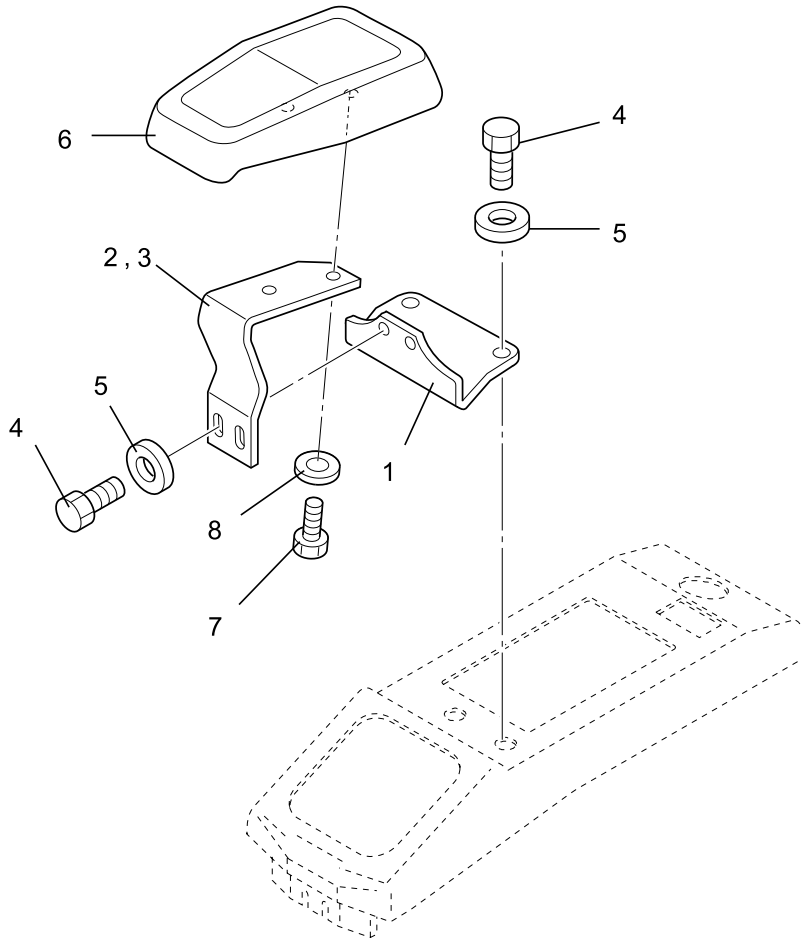

Item	Part_No	IS	Ord	T	Description	Qty	Serial_No	ITC	Remark
1	XJDH-01604				BRACKET	2			
2	XJDH-02440				BRACKET(R)	1			
3	XJDH-02441				BRACKET(L)	1			
4	XJDH-00015				BOLT	8			
5	XJDH-00253				WASHER	8			
6	XJDH-02442				REST-HAND	2			
7	XJDH-00034				BOLT	4			
8	XJDH-00276				WASHER	4			

[Item List] - Print Date : 2022.07.24 12:07