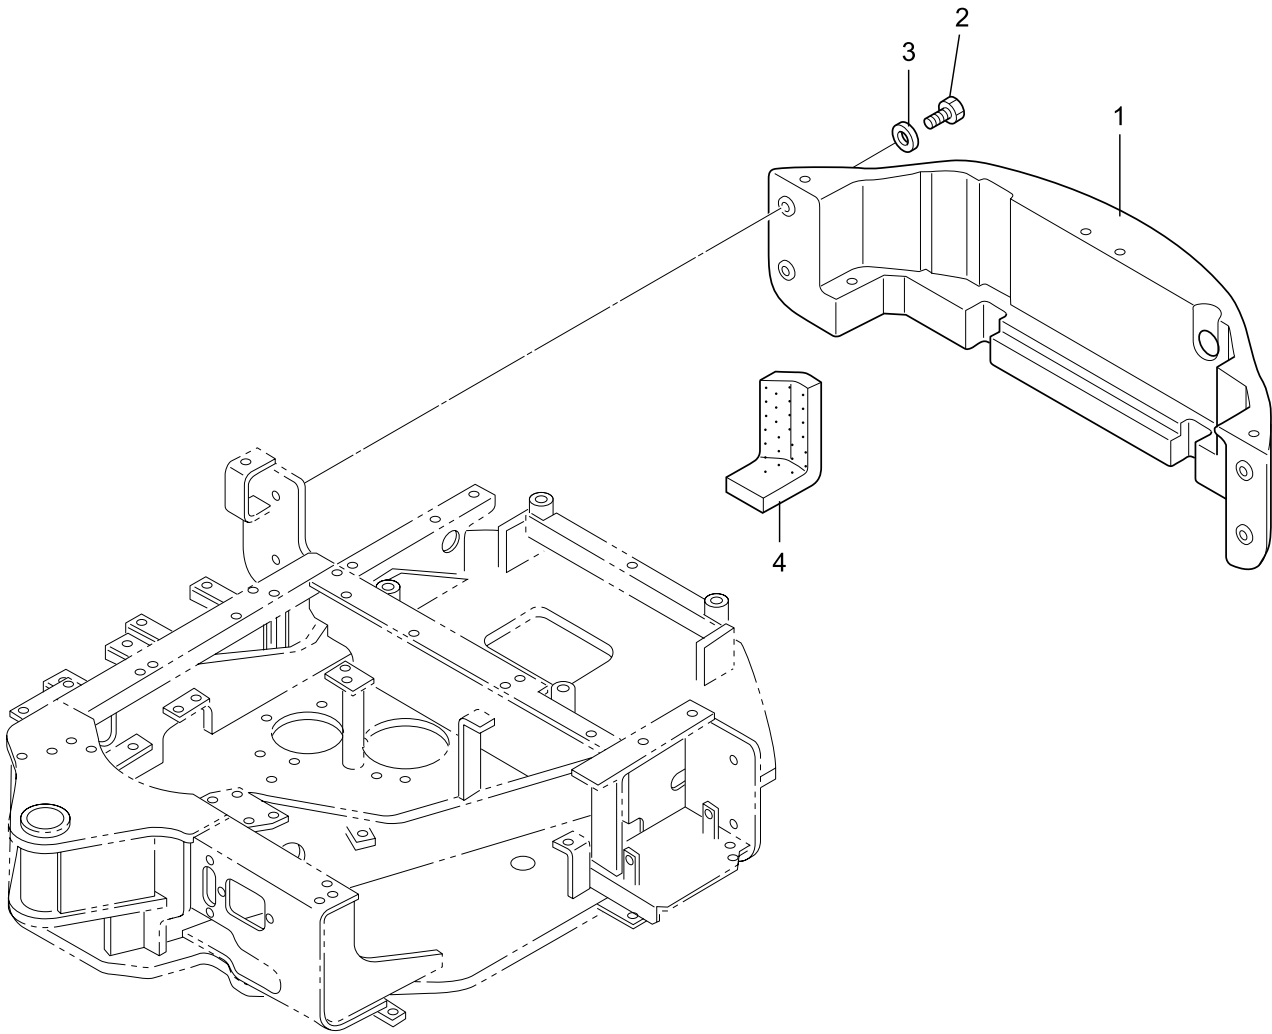

Item	Part_No	IS	Ord	T	Description	Qty	Serial_No	ITC	Remark
1	XJDH-03490				COUNTERWEIGHT	1			
2	XJDH-03491				BOLT	4			
3	XJDH-01396				WASHER	4			
4	XJDH-03492				URETHAN FOAM	1			

[Item List] - Print Date : 2022.07.24 11:07