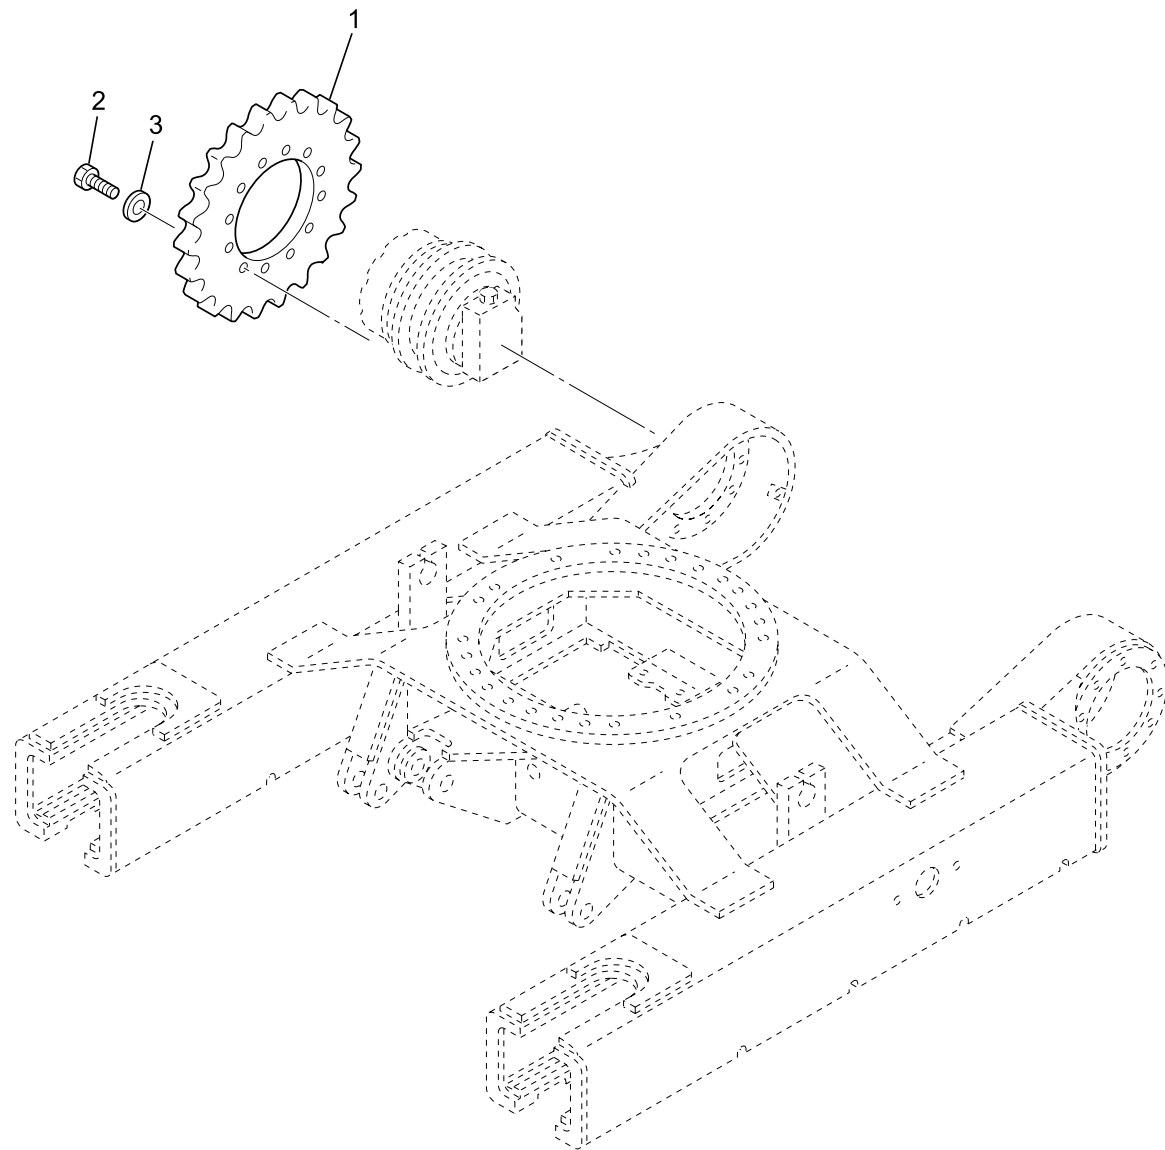

Item	Part_No	IS	Ord	T	Description	Qty	Serial_No	ITC	Remark
1	XJDH-01109				SPROCKET	1			
2	XJDH-00072				BOLT	9			
3	XJDH-00280				WASHER	9			

[Item List] - Print Date : 2022.07.24 11:07