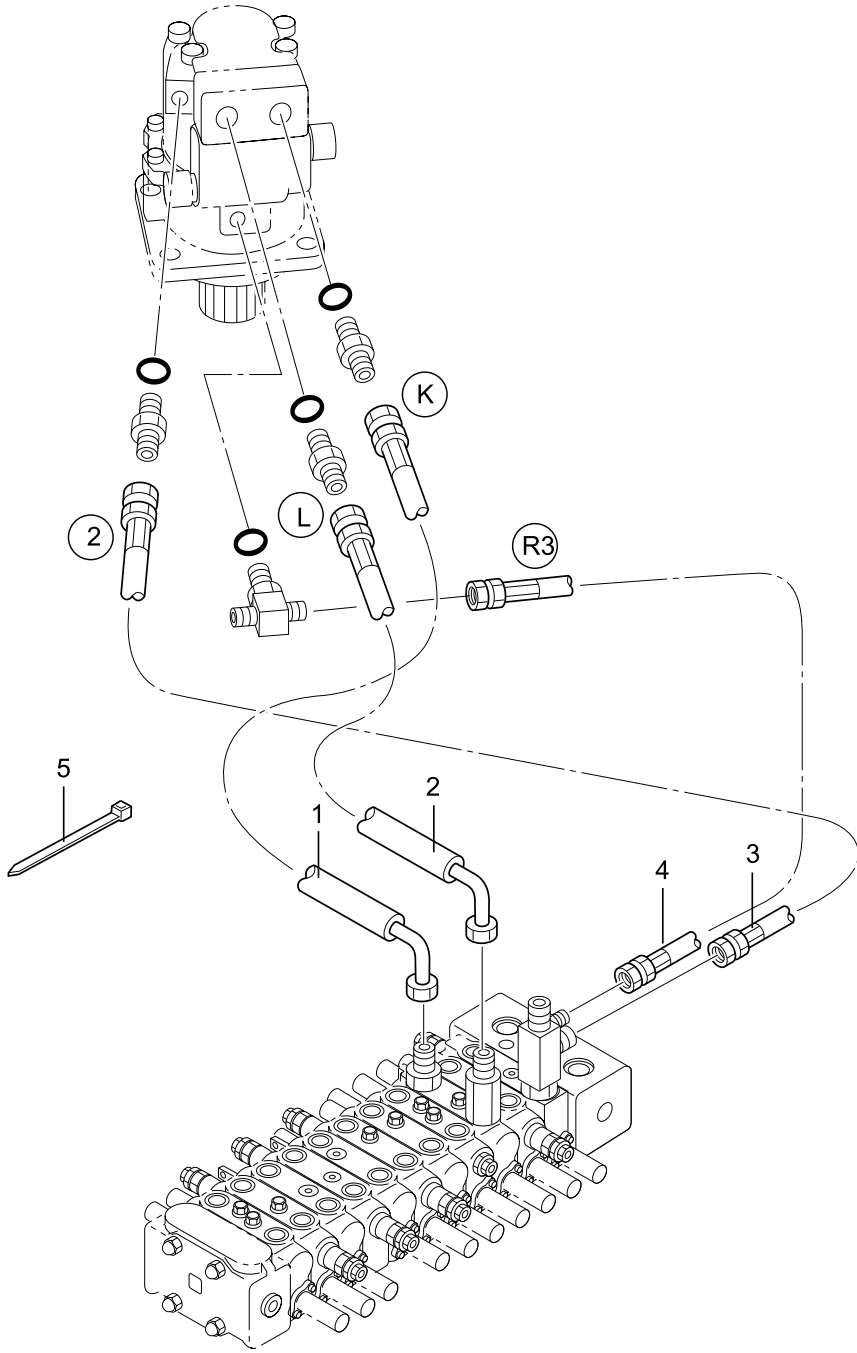

Item	Part_No	IS	Ord	T	Description	Qty	Serial_No	ITC	Remark
1	XJDH-03798				HOSE	1			SLEW K
2	XJDH-03799				HOSE	1			SLEW L
3	XJDH-03800				HOSE	1			SLEW 2
4	XJDH-03780				HOSE	1			SLEW R3
5	XJDH-00707				BAND-NYLON	2			

[Item List] - Print Date : 2022.07.24 12:07