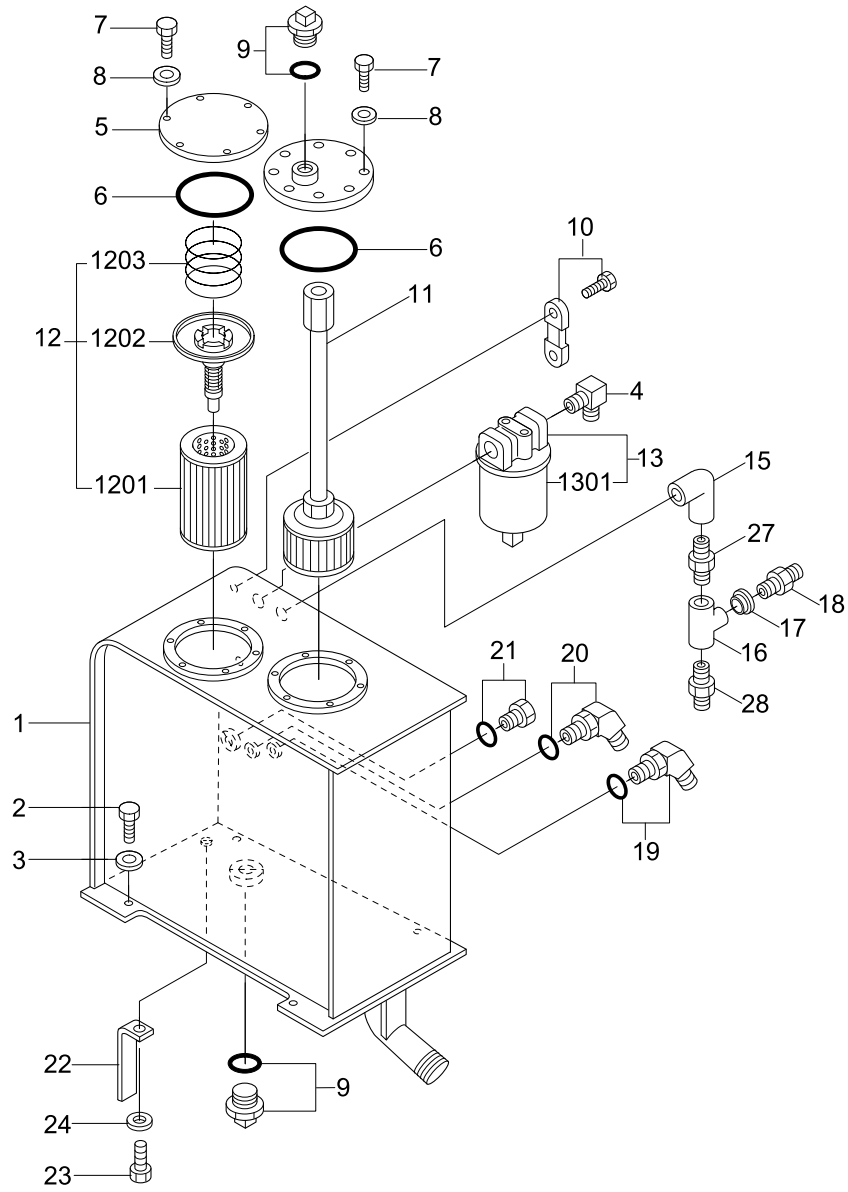

Item	Part_No	IS	Ord	T	Description	Qty	Serial_No	ITC	Remark
1	XJDH-01795				HYDRAULIC TANK	1			
2	XJDH-00058				BOLT	4			
3	XJDH-00278				WASHER	4			
4	XJDH-01219				COVER	1			
5	XJDH-01808				FLANGE	1			
6	XJDH-00358				O-RING	1			
7	XJDH-00034				BOLT	12			
8	XJDH-00276				WASHER	12			
9	XJDH-00976				PLUG	2			
10	XJDH-01003				GAUGE-LEVEL	1			
11	XJDH-00995				STRAINER-SUCTION	1			
12	XJDH-01204				SUCTION	1			
1201	XJDH-01782				.ELEMENT	1			
1202	XJDH-01783				.VALVE	1			
1203	XJDH-01784				.SPRING	1			
13	XJDH-01241				FILTER-SPIN	1			
1301	XJDH-01242				.ELEMENT	1			
14	XJDH-00431				ELBOW-MALE 90	1			
15	XJDH-00404				ELBOW-FEMALE 90	1			
16	XJDH-00405				TEE	1			
17	XJDH-00399				BUSHING	1			
18	XJDH-00500				NIPPLE-HOSE	1			
19	XJDH-00464				ELBOW-MALE 45	1			
20	XJDH-00465				ELBOW-MALE 45	1			
21	XJDH-00390				PLUG/O-RING BOSS	1			
22	XJDH-00807				PLATE-DEPPING	1