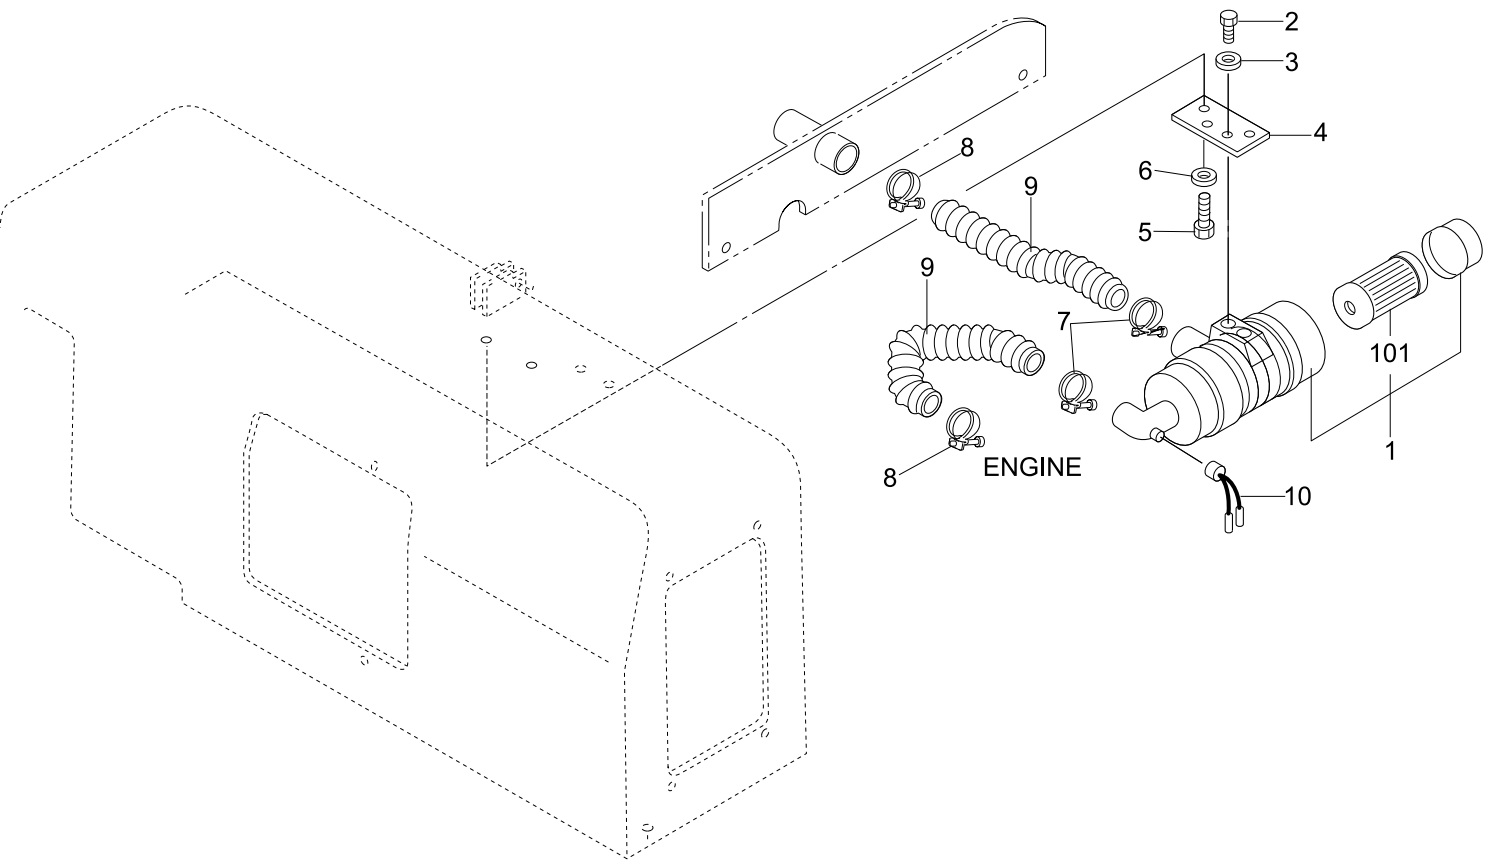

Item	Part_No	IS	Ord	T	Description	Qty	Serial_No	ITC	Remark
1	XJDH-01921				AIRCLEANER	1			
101	XJDH-01893				.ELEMENT	1			
2	XJDH-00035				BOLT	2			
3	XJDH-00276				WASHER	2			
4	XJDH-01909				PLATE	1			
5	XJDH-00035				BOLT	2			
6	XJDH-00276				WASHER	2			
7	XJDH-00577				CLAMP-HOSE	2			
8	XJDH-00574				CLAMP-HOSE	2			
9	XJDH-01932				HOSE	2			
10	XJDH-01937				INDICATOR-A/CLENER	1			

[Item List] - Print Date : 2022.07.24 00:07