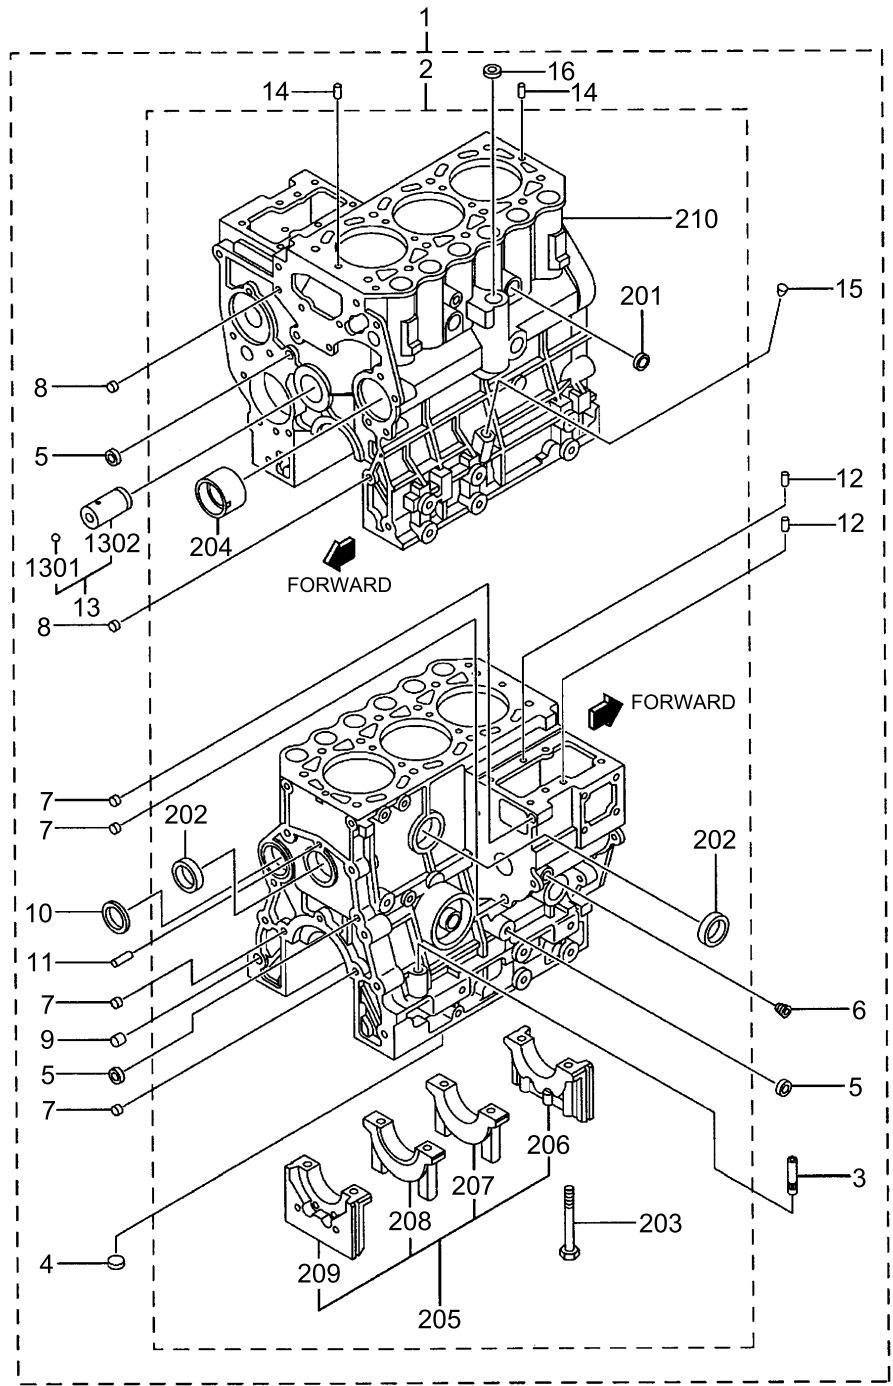

CRANKCASE ASSY

Item	Part_No	IS	Ord	T	Description	Qty	Serial_No	ITC	Remark
1	XJAF-01715				CRANKCASE ASSY	1			
2	@				.CRANKCASE SUB ASSY	1			NOT
201	XJAF-00568				..CAP-SEALING	2			
202	XJAF-00190				..CAP-SEALING	2			
203	XJAF-01644				..BOLT-BEARING CAP	8			
204	XJAF-01646				..BUSHING-CAMSHAFT	1			
205	@				..CAP SET-BEARING	1			NOT
206	@				..CAP-BEARING FRONT	1			NOT
207	@				..CAP-BEARING NO.2	1			NOT
208	@				..CAP-BEARING NO.3	1			NOT
209	@				..CAP-BEARING REAR	1			NOT
210	@				..BLOCK-CYLINDER	1			NOT
3	XJAF-02096				GUIDE-OIL LEVEL	1			
4	XJAF-02021				CAP-SEALING	1			
5	XJAF-02022				CAP-SEALING	3			
6	XJAF-00201				PLUG-TAPER	1			
7	XJAF-02224				BUSHING-KNOCK	4			
8	XJAF-02225				BUSHING-KNOCK	2			
9	XJAF-02227				BUSHING-KNOCK	1			
10	XJAF-02020				PLUG-EXPANSION	1			
11	XJAF-02006				PIN-DOWEL	1			
12	XJAF-02089				PIN-DOWEL	2			
13	XJAF-01660				SHAFT ASSY-IDLER	1			
1301	XJAF-01882				.BALL-STEEL BEARING	1			
1302	@				.SHAFT-IDLER	1			NOT
14	XJAF-00608				PIN-DOWEL	2			

[Item List] - Print Date : 2022.07.24 00:07

1