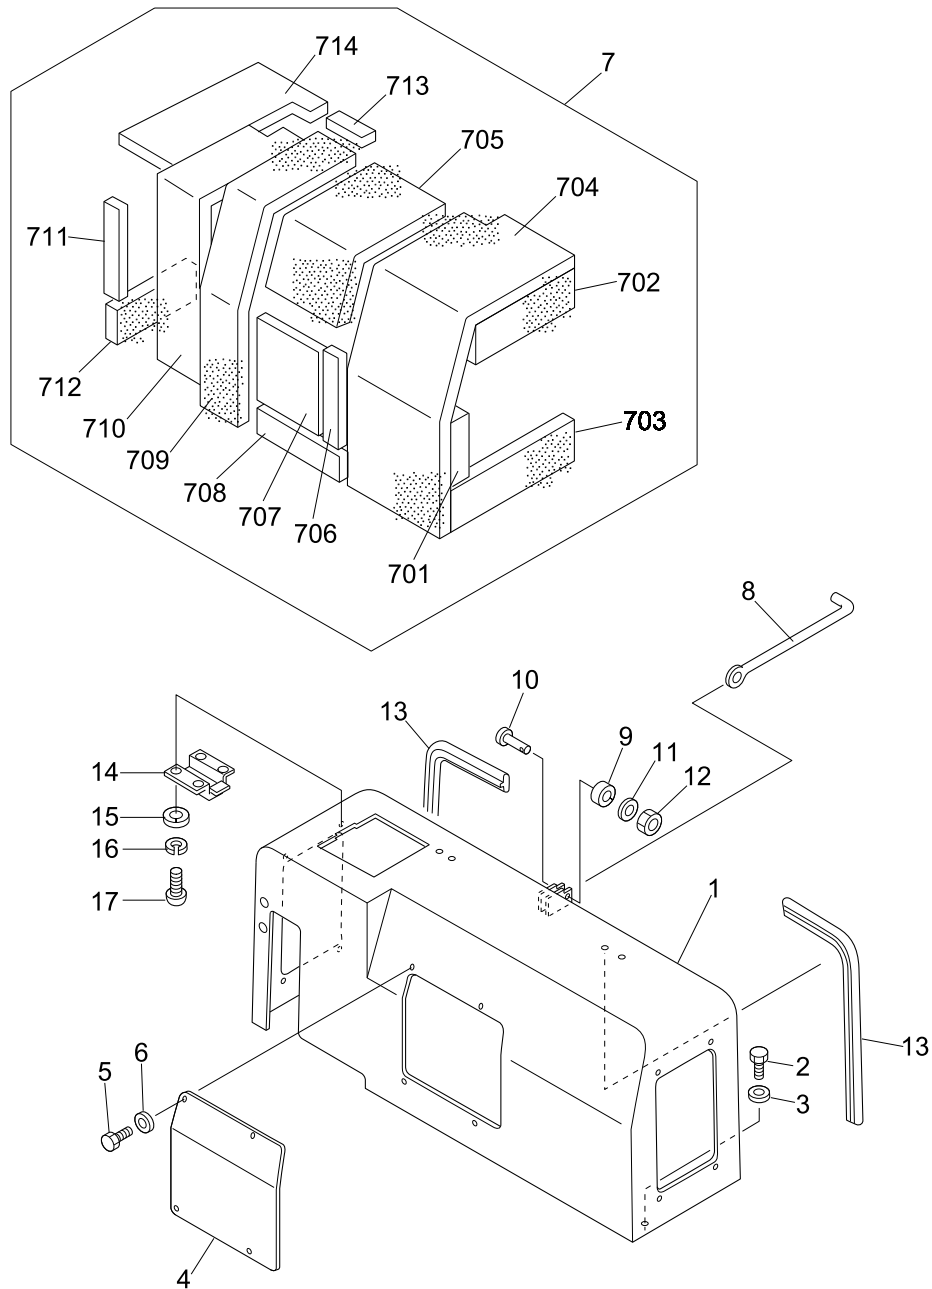

Item	Part_No	IS	Ord	T	Description	Qty	Serial_No	ITC	Remark
1	XJDH-02449				COVER-ENGINE	1			
2	XJDH-00069				BOLT	4			
3	XJDH-00280				WASHER	4			
4	XJDH-02485				PLATE	1			
5	XJDH-00034				BOLT	4			
6	XJDH-00276				WASHER	4			
7	XJDH-02451				FORM-URETHAN	1			
701	XJDH-02452				.FORM-URETHAN	1			
702	XJDH-02453				.FORM-URETHAN	1			
703	XJDH-02454				.FORM-URETHAN	1			
704	XJDH-02455				.FORM-URETHAN	1			
705	XJDH-02456				.FORM-URETHAN	1			
706	XJDH-02457				.FORM-URETHAN	1			
707	XJDH-02458				.FORM-URETHAN	1			
708	XJDH-02459				.FORM-URETHAN	1			
709	XJDH-02460				.FORM-URETHAN	1			
710	XJDH-02461				.FORM-URETHAN	1			
711	XJDH-02462				.DORM-URETHAN	1			
712	XJDH-02463				.FORM-URETHAN	1			
713	XJDH-02468				.FORM-URETHAN	1			
714	XJDH-02469				.FORM-URETHAN	1			
8	XJDH-02450				STAY	1			
9	XJDH-01374				CUSHION-RUBBER	1			
10	XJDH-00060				BOLT	1			
11	XJDH-00278				WASHER	1			
12	XJDH-00167				NUT	1			

[Item List] - Print Date : 2022.07.24 00:07

1