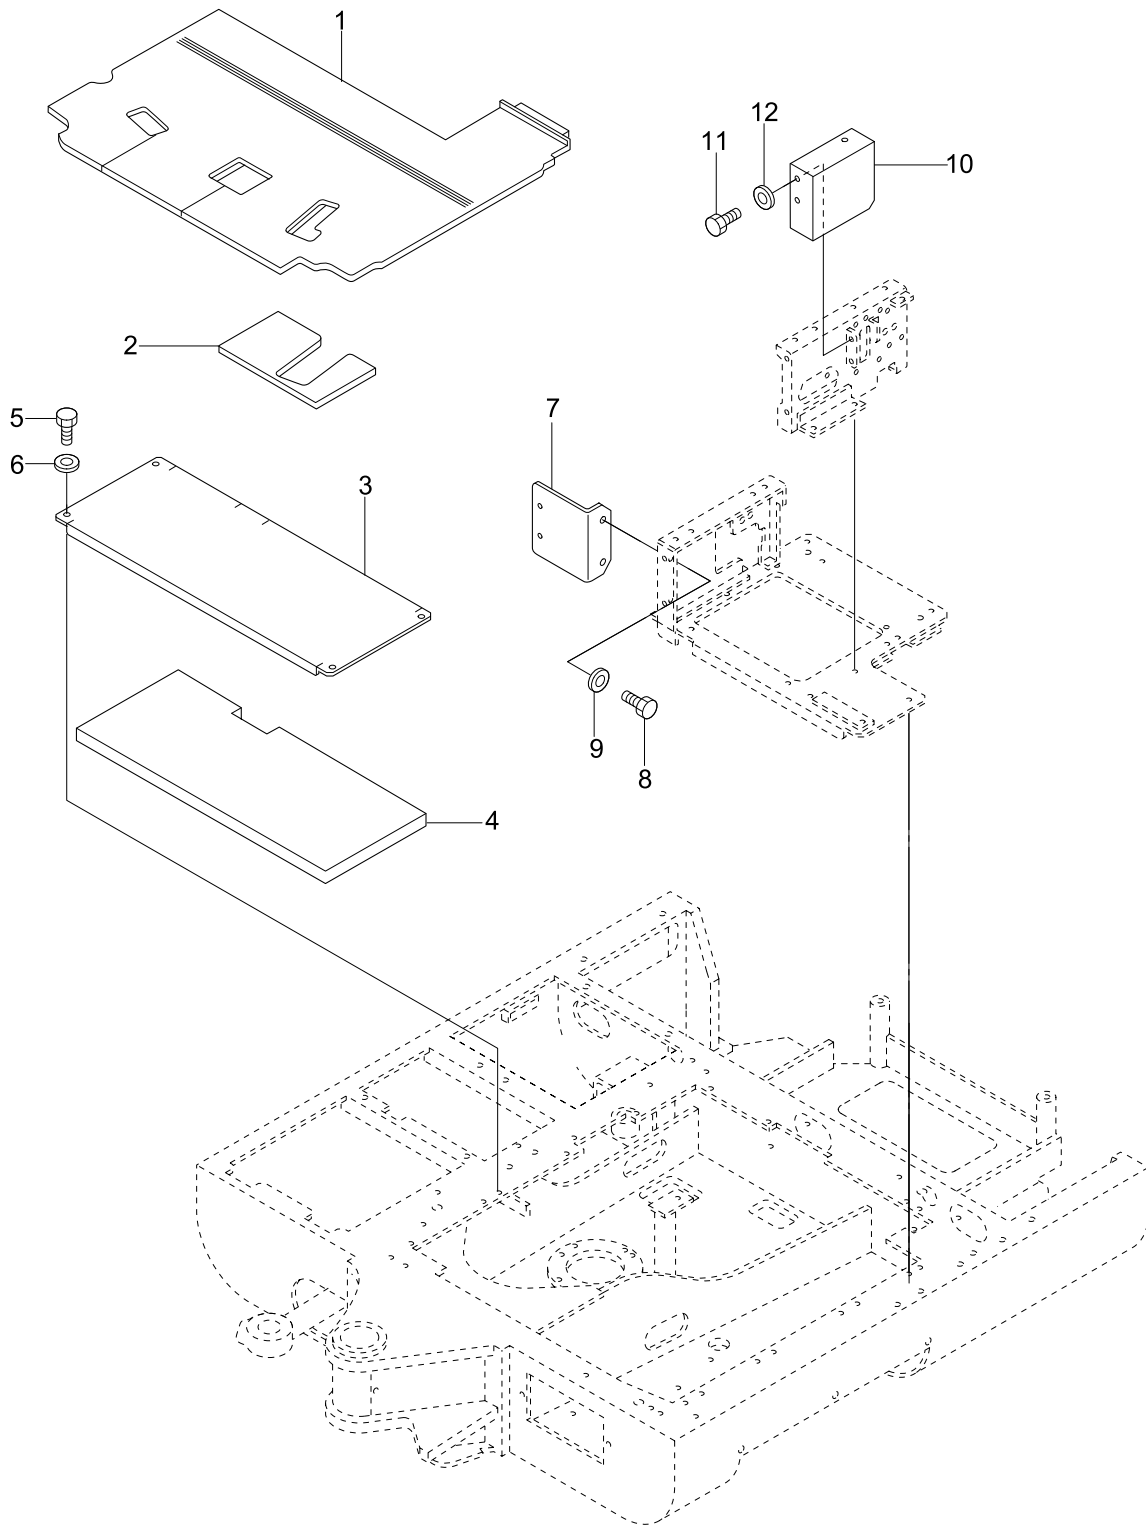

Item	Part_No	IS	Ord	T	Description	Qty	Serial_No	ITC	Remark
1	XJDH-02446				MAT-FLOOR	1			
2	XJDH-02430				MAT-FLOOR	1			
3	XJDH-02428				PLATE-FLOOR	1			
4	XJDH-02432				FORM-URETHAN	1			
5	XJDH-00035				BOLT	4			
6	XJDH-00276				WASHER	4			
7	XJDH-01110				PLATE	1			
8	XJDH-00034				BOLT	4			
9	XJDH-00276				WASHER	4			
10	XJDH-02481				COVER	1			
11	XJDH-00034				BOLT	3			
12	XJDH-00276				WASHER	3			

[Item List] - Print Date : 2022.07.24 00:07